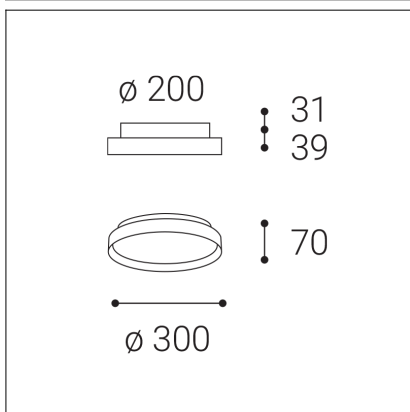

# MOON 30, N

<b>Code:</b>	1276176
<b>Color:</b>	NICKEL / 7032
<b>Material:</b>	METAL/PMMA
<b>Power:</b>	25W (20+5)
<b>Color temperature:</b>	2700K/3000K/4000K
<b>Lumen output:</b>	1400+350lm
<b>Efficacy:</b>	70lm/W
<b>Color rendering index:</b>	90+
<b>SDCM:</b>	< 3
<b>Light beam angle:</b>	160°
<b>Light Source:</b>	LED
<b>Dimmable:</b>	ON/OFF
<b>LED lifetime:</b>	L80B20 50.000h
<b>Driver:</b>	500 + 135 mA
<b>Voltage / Frequency:</b>	220-240V AC, 50-60Hz
<b>Dimensions luminaire:</b>	d300x70 mm
<b>Product weight kg:</b>	2.4
<b>Package dimensions:</b>	360x360x95 mm
<b>Remark:</b>	wall mountable - yes