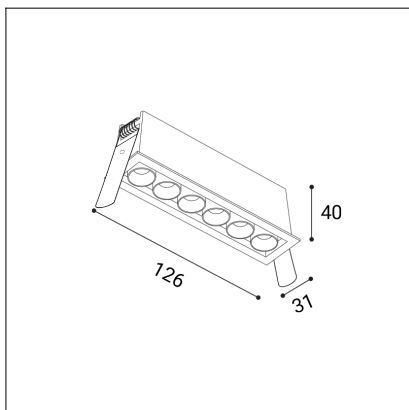

RIVA MINI 6, B

Code:	2560273
Color:	BLACK / 9005
Material:	ALUMINIUM/PC
Power:	10W
Color temperature:	2700K/3000K/4000K
Lumen output:	800lm
Efficacy:	80lm/W
Color rendering index:	90+
SDCM:	< 3
Light beam angle:	38°
Light Source:	LED
Dimmable:	ON/OFF
LED lifetime:	L80B20 50.000h
Driver:	220 mA
Voltage / Frequency:	220-240V AC, 50-60Hz
Dimensions luminaire:	126x31x40 mm
Installation hole:	122 x 27 mm
Product weight kg:	0.2
Packing carton:	60
Package dimensions:	135x55x85 mm