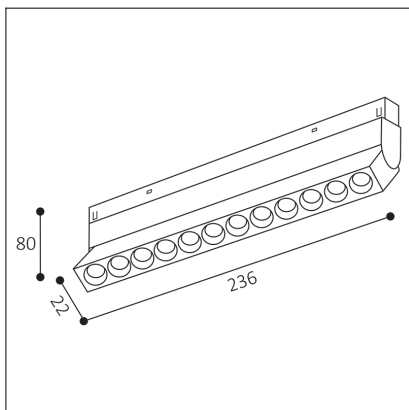

MAGLASER III TILT, B

Code:	6482273
Color:	BLACK / 9017
Material:	ALUMINIUM/PC
Power:	12W
Color temperature:	2700K/3300K/4000K
Lumen output:	1068lm
Efficacy:	89lm/W
Color rendering index:	90+
SDCM:	< 3
Light beam angle:	38°
Unified Glare Rating:	< 16
Light Source:	LED
Dimmable:	ON/OFF
LED lifetime:	L80B20 50.000h
Driver:	700 mA
Voltage / Frequency:	48V DC
Dimensions luminaire:	235x22x80 mm
Product weight kg:	0.35
Packing carton:	30
Package dimensions:	250x80x30 mm