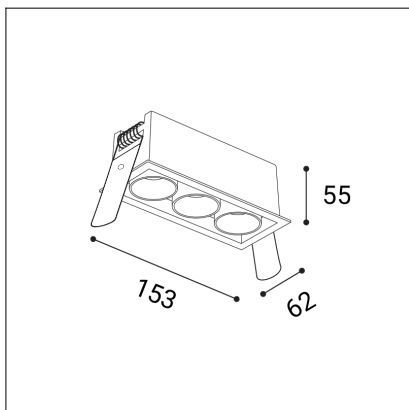

# RIVA MAXI 3, B

<b>Code:</b>	2560753DT
<b>Color:</b>	BLACK / 9005
<b>Material:</b>	ALUMINIUM/PC
<b>Power:</b>	15W
<b>Color temperature:</b>	3000K/3500K/4000K
<b>Lumen output:</b>	1200lm
<b>Efficacy:</b>	80lm/W
<b>Color rendering index:</b>	90+
<b>SDCM:</b>	< 3
<b>Light beam angle:</b>	50°
<b>Light Source:</b>	LED
<b>Dimmable:</b>	TRIAC
<b>LED lifetime:</b>	L80B20 50.000h
<b>Driver:</b>	351 mA
<b>Voltage / Frequency:</b>	220-240V AC, 50-60Hz
<b>Dimensions luminaire:</b>	153x62x55 mm
<b>Installation hole:</b>	145 x 55 mm
<b>Product weight kg:</b>	0.45
<b>Package dimensions:</b>	190x85x75 mm