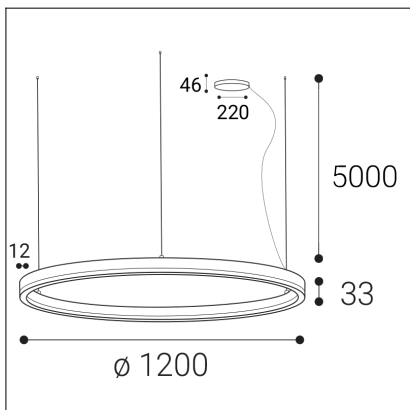

# CIRCLE 120 P-Z, B

<b>Code:</b>	3273573DT
<b>Color:</b>	BLACK / 9017
<b>Material:</b>	ALUMINIUM/PMMA
<b>Power:</b>	100W
<b>Color temperature:</b>	2700K/3000K/4000K
<b>Lumen output:</b>	8900lm
<b>Efficacy:</b>	89lm/W
<b>Color rendering index:</b>	90+
<b>SDCM:</b>	< 3
<b>Light beam angle:</b>	160°
<b>Light Source:</b>	LED
<b>Dimmable:</b>	TRIAC
<b>LED lifetime:</b>	L80B20 50.000h
<b>Driver:</b>	2x 1200 mA
<b>Voltage / Frequency:</b>	220-240V AC, 50-60Hz
<b>Dimensions luminaire:</b>	d1200x33 mm
<b>Product weight kg:</b>	5.2
<b>Packing carton:</b>	1
<b>Length suspension:</b>	5000 mm
<b>Package dimensions:</b>	1280x1280x115 mm