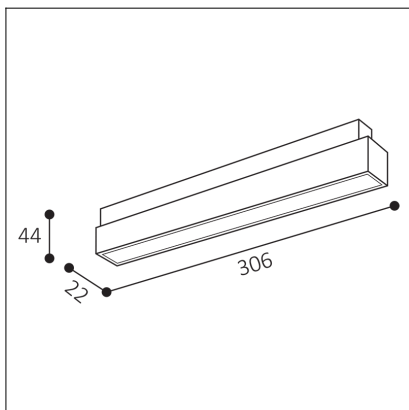

# MAGLINE III 30, B

<b>Code:</b> 6481873
<b>Color:</b> BLACK / 9017
<b>Material:</b> ALUMINIUM/PC
<b>Power:</b> 12W
<b>Color temperature:</b> 2700K/3300K/4000K
<b>Lumen output:</b> 1020lm
<b>Efficacy:</b> 85lm/W
<b>Color rendering index:</b> 90+
<b>SDCM:</b> < 3
<b>Light beam angle:</b> 110°
<b>Light Source:</b> LED
<b>Dimmable:</b> ON/OFF
<b>LED lifetime:</b> L80B20 50.000h
<b>Driver:</b> 300 mA
<b>Voltage / Frequency:</b> 48V DC
<b>Dimensions luminaire:</b> 306x22x44 mm
<b>Product weight kg:</b> 0.25
<b>Packing carton:</b> 48
<b>Package dimensions:</b> 320x50x30 mm