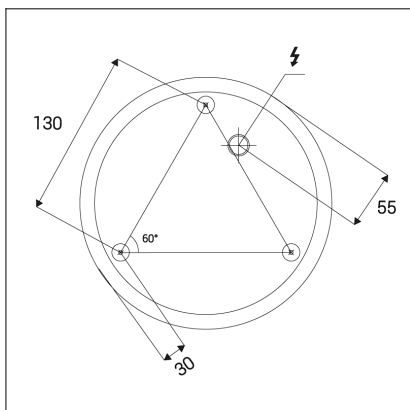

CIRCLE 80 P-Z, B

Code: 3271073DT
Color: BLACK / 9017
Material: ALUMINIUM/PMMA
Power: 62W
Color temperature: 2700K/3000K/4000K
Lumen output: 5540lm
Efficacy: 89lm/W
Color rendering index: 90+
SDCM: < 3
Light beam angle: 160°
Light Source: LED
Dimmable: TRIAC
LED lifetime: L80B20 50.000h
Driver: 2x 750 mA
Voltage / Frequency: 220-240V AC, 50-60Hz
Dimensions luminaire: d800x33 mm
Product weight kg: 2.2
Packing carton: 1
Length suspension: 5000 mm
Package dimensions: 875x875x115 mm