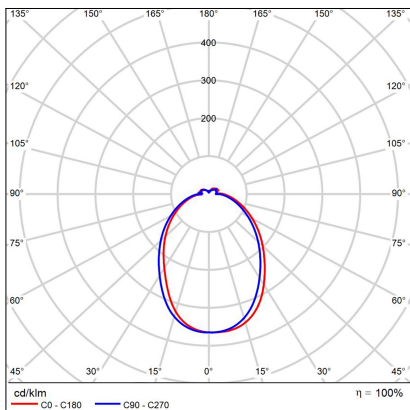

CIRCLE 80 P-Z, B

Code: 3271073DT
Color: BLACK / 9017
Material: ALUMINIUM/PMMA
Power: 62W
Color temperature: 2700K/3000K/4000K
Lumen output: 5540lm
Efficacy: 89lm/W
Color rendering index: 90+
SDCM: < 3
Light beam angle: 160°
Light Source: LED
Dimmable: TRIAC
LED lifetime: L80B20 50.000h
Driver: 2x 750 mA
Voltage / Frequency: 220-240V AC, 50-60Hz
Dimensions luminaire: d800x33 mm
Product weight kg: 2.2
Packing carton: 1
Length suspension: 5000 mm
Package dimensions: 875x875x115 mm