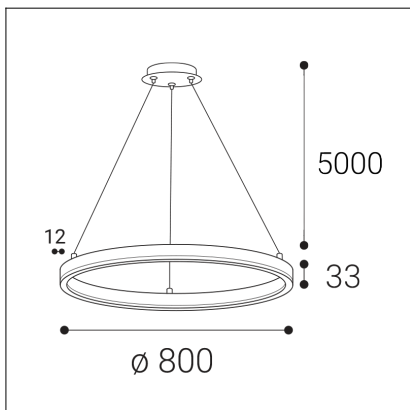

CIRCLE 80 P-Z, B

Code: 3271073DT
Color: BLACK / 9017
Material: ALUMINIUM/PMMA
Power: 62W
Color temperature: 2700K/3000K/4000K
Lumen output: 5540lm
Efficacy: 89lm/W
Color rendering index: 90+
SDCM: < 3
Light beam angle: 160°
Light Source: LED
Dimmable: TRIAC
LED lifetime: L80B20 50.000h
Driver: 2x 750 mA
Voltage / Frequency: 220-240V AC, 50-60Hz
Dimensions luminaire: d800x33 mm
Product weight kg: 2.2
Packing carton: 1
Length suspension: 5000 mm
Package dimensions: 875x875x115 mm