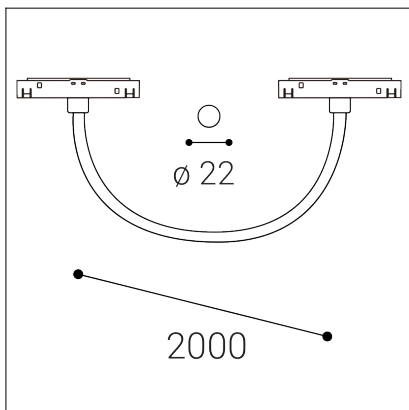

MAG HOSE 200, B

Code:	6301343
Color:	BLACK / 9005
Material:	SILICONE
Power:	32W
Color temperature:	4000K
Lumen output:	1920lm
Efficacy:	60lm/W
Color rendering index:	90+
SDCM:	< 3
Light beam angle:	360°
Light Source:	LED
Dimmable:	ON/OFF
LED lifetime:	L80B20 50.000h
Voltage / Frequency:	48V DC
Dimensions luminaire:	d22x2000 mm
Packing carton:	10
Package dimensions:	730x300x390 mm