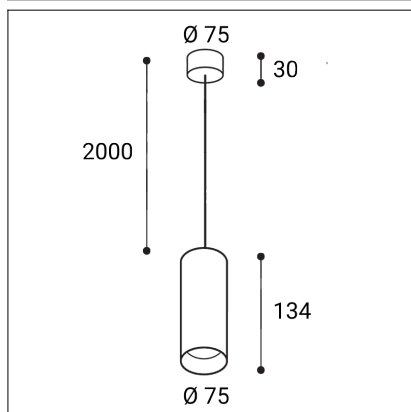

TINY II L Z, CF

Code:	3480528
Color:	COFFEE / 8025
Material:	ALUMINIUM/PMMA
Power:	8W
Color temperature:	2700K
Lumen output:	720lm
Efficacy:	90lm/W
Color rendering index:	90+
SDCM:	< 3
Light beam angle:	38°
Light Source:	LED
Dimmable:	ON/OFF
LED lifetime:	L80 B20 50.000h
Driver:	200 mA
Voltage / Frequency:	220-240V AC, 50-60Hz
Dimensions luminaire:	d75x134 mm
Product weight kg:	0.6
Length suspension:	2000 mm
Package dimensions:	80x80x115+140x120x70 mm