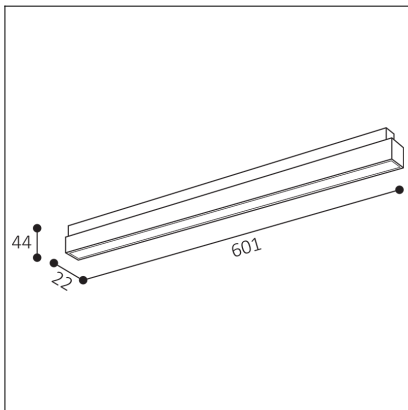

MAGLINE III 60, B

Code: 6481953
Color: BLACK / 9017
Material: ALUMINIUM/PC
Power: 24W
Color temperature: 3000K/3500K/4000K
Lumen output: 2040lm
Efficacy: 85lm/W
Color rendering index: 90+
SDCM: < 3
Light beam angle: 110°
Light Source: LED
Dimmable: ON/OFF
LED lifetime: L80B20 50.000h
Driver: 700 mA
Voltage / Frequency: 48V DC
Dimensions luminaire: 601x22x44 mm
Product weight kg: 0.4
Packing carton: 30
Package dimensions: 620x50x30 mm