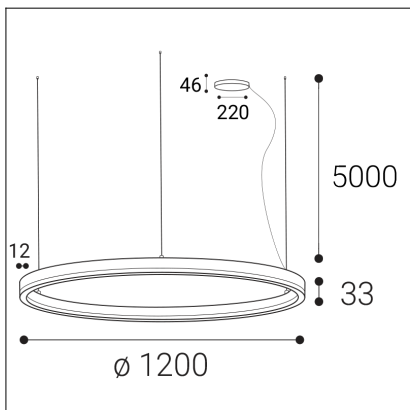

CIRCLE 120 P-Z, B

Code:	3273573D
Color:	BLACK / 9017
Material:	ALUMINIUM/PMMA
Power:	100W
Color temperature:	2700K/3000K/4000K
Lumen output:	8900lm
Efficacy:	89lm/W
Color rendering index:	90+
SDCM:	< 3
Light beam angle:	160°
Light Source:	LED
Dimmable:	DALI/PUSH
LED lifetime:	L80B20 50.000h
Driver:	2x 1200 mA
Voltage / Frequency:	220-240V AC, 50-60Hz
Dimensions luminaire:	d1200x33 mm
Product weight kg:	5.2
Packing carton:	1
Length suspension:	5000 mm
Package dimensions:	1280x1280x115 mm