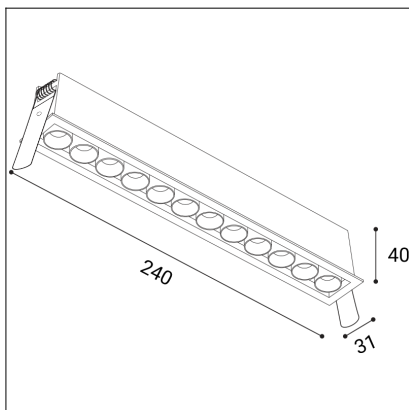

RIVA MINI 12, B

Code:	2560373D
Color:	BLACK / 9005
Material:	ALUMINIUM/PC
Power:	20W
Color temperature:	2700K/3000K/4000K
Lumen output:	1600lm
Efficacy:	80lm/W
Color rendering index:	90+
SDCM:	< 3
Light beam angle:	38°
Light Source:	LED
Dimmable:	DALI/PUSH
LED lifetime:	L80B20 50.000h
Driver:	500 mA
Voltage / Frequency:	220-240V AC, 50-60Hz
Dimensions luminaire:	240x31x40 mm
Installation hole:	236 x 27 mm
Product weight kg:	0.35
Package dimensions:	265x60x55 mm