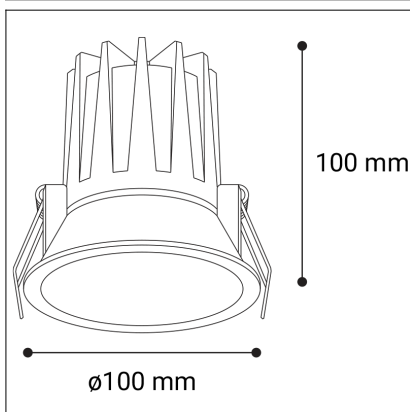

NINO L, B

Code: 2561273D
Color: BLACK / 9005
Material: ALUMINIUM/PC
Power: 15W
Color temperature: 2700K/3000K/4000K
Lumen output: 1050lm
Efficacy: 70lm/W
Color rendering index: 90+
SDCM: < 3
Light beam angle: 40°
Unified Glare Rating: < 19
Light Source: LED
Dimmable: DALI/PUSH
LED lifetime: L80B20 50.000h
Driver: 350 mA
Voltage / Frequency: 220-240V AC, 50-60Hz
Dimensions luminaire: d100x100 mm
Product weight kg: 0.3
Package dimensions: 120x120x125 mm