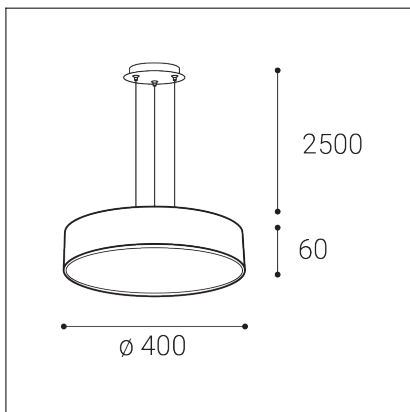

MONO SLIM 40 P-Z, B

Code: 3274273

Color: BLACK / 9017

Material: METAL/PMMA

Power: 30W

Color temperature: 2700K/3000K/4000K

Lumen output: 2100lm

Efficacy: 70lm/W

Color rendering index: 90+

SDCM: < 3

Light beam angle: 160°

Light Source: LED

Dimmable: ON/OFF

LED lifetime: L80B20 50.000h

Driver: 750 mA

Voltage / Frequency: 220-240V AC, 50-60Hz

Dimensions luminaire: d400x60 mm

Product weight kg: 2.5

Packing carton: 1

Length suspension: 2500 mm

Package dimensions: 435x435x85 mm

5
year
warranty