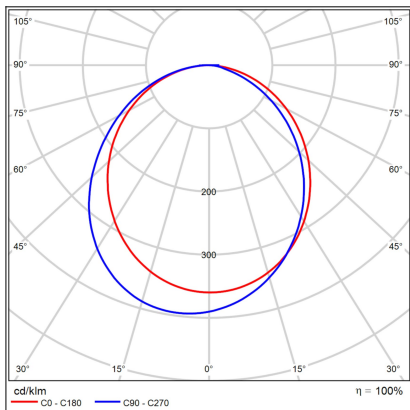

MONO SLIM 40 P-Z, B

Code: 3274273

Color: BLACK / 9017

Material: METAL/PMMA

Power: 30W

Color temperature: 2700K/3000K/4000K

Lumen output: 2100lm

Efficacy: 70lm/W

Color rendering index: 90+

SDCM: < 3

Light beam angle: 160°

Light Source: LED

Dimmable: ON/OFF

LED lifetime: L80B20 50.000h

Driver: 750 mA

Voltage / Frequency: 220-240V AC, 50-60Hz

Dimensions luminaire: d400x60 mm

Product weight kg: 2.5

Packing carton: 1

Length suspension: 2500 mm

Package dimensions: 435x435x85 mm

5
year
warranty