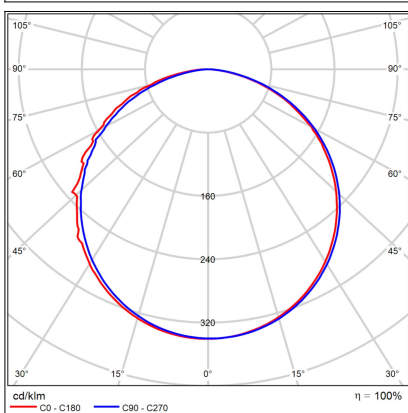

# MONO SLIM 60, W

<b>Code:</b> 1274371D
<b>Color:</b> WHITE / 9003
<b>Material:</b> METAL/PMMA
<b>Power:</b> 60W
<b>Color temperature:</b> 2700K/3000K/4000K
<b>Lumen output:</b> 4200lm
<b>Efficacy:</b> 70lm/W
<b>Color rendering index:</b> 90+
<b>SDCM:</b> < 3
<b>Light beam angle:</b> 160°
<b>Light Source:</b> LED
<b>Dimmable:</b> DALI/PUSH
<b>LED lifetime:</b> L80B20 50.000h
<b>Driver:</b> 2x 750 mA
<b>Voltage / Frequency:</b> 220-240V AC, 50-60Hz
<b>Dimensions luminaire:</b> d600x60 mm
<b>Product weight kg:</b> 3
<b>Packing carton:</b> 1
<b>Package dimensions:</b> 640x640x85 mm