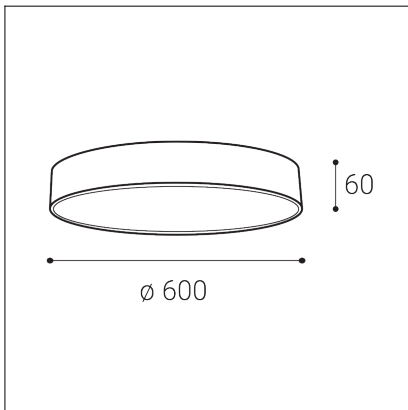

# MONO SLIM 60, W

<b>Code:</b> 1274371D
<b>Color:</b> WHITE / 9003
<b>Material:</b> METAL/PMMA
<b>Power:</b> 60W
<b>Color temperature:</b> 2700K/3000K/4000K
<b>Lumen output:</b> 4200lm
<b>Efficacy:</b> 70lm/W
<b>Color rendering index:</b> 90+
<b>SDCM:</b> < 3
<b>Light beam angle:</b> 160°
<b>Light Source:</b> LED
<b>Dimmable:</b> DALI/PUSH
<b>LED lifetime:</b> L80B20 50.000h
<b>Driver:</b> 2x 750 mA
<b>Voltage / Frequency:</b> 220-240V AC, 50-60Hz
<b>Dimensions luminaire:</b> d600x60 mm
<b>Product weight kg:</b> 3
<b>Packing carton:</b> 1
<b>Package dimensions:</b> 640x640x85 mm