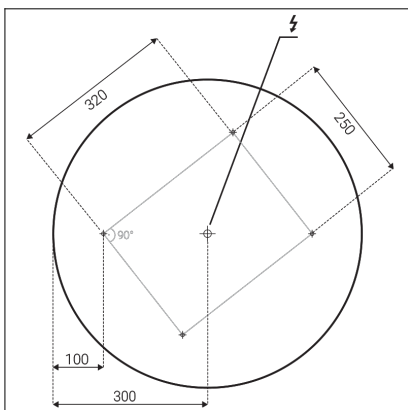

# MONO SLIM 60, W

<b>Code:</b> 1274371D
<b>Color:</b> WHITE / 9003
<b>Material:</b> METAL/PMMA
<b>Power:</b> 60W
<b>Color temperature:</b> 2700K/3000K/4000K
<b>Lumen output:</b> 4200lm
<b>Efficacy:</b> 70lm/W
<b>Color rendering index:</b> 90+
<b>SDCM:</b> < 3
<b>Light beam angle:</b> 160°
<b>Light Source:</b> LED
<b>Dimmable:</b> DALI/PUSH
<b>LED lifetime:</b> L80B20 50.000h
<b>Driver:</b> 2x 750 mA
<b>Voltage / Frequency:</b> 220-240V AC, 50-60Hz
<b>Dimensions luminaire:</b> d600x60 mm
<b>Product weight kg:</b> 3
<b>Packing carton:</b> 1
<b>Package dimensions:</b> 640x640x85 mm