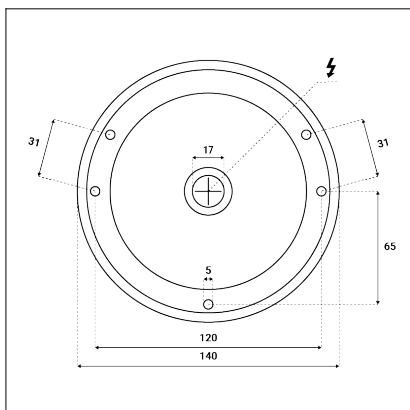

ZETA ON M, CF

Code:	1480328DT
Color:	COFFEE / 8025
Material:	ALUMINIUM/PMMA
Power:	9-15W
Color temperature:	2700K
Lumen output:	810-1350lm
Efficacy:	90lm/W
Color rendering index:	90+
SDCM:	< 3
Light beam angle:	90°
Light Source:	LED
Dimmable:	TRIAC
LED lifetime:	L80B20 50.000h
Driver:	250-350 mA
Voltage / Frequency:	220-240V AC, 50-60Hz
Dimensions luminaire:	d140x70 mm
Product weight kg:	0.7
Package dimensions:	150x150x90 mm
Remark:	wall mountable - yes / switching driver 9-12-15W