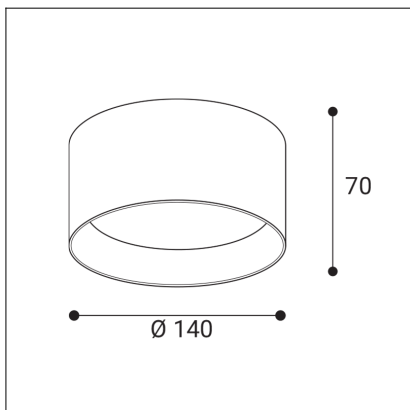

ZETA ON M, CF

Code:	1480328DT
Color:	COFFEE / 8025
Material:	ALUMINIUM/PMMA
Power:	9-15W
Color temperature:	2700K
Lumen output:	810-1350lm
Efficacy:	90lm/W
Color rendering index:	90+
SDCM:	< 3
Light beam angle:	90°
Light Source:	LED
Dimmable:	TRIAC
LED lifetime:	L80B20 50.000h
Driver:	250-350 mA
Voltage / Frequency:	220-240V AC, 50-60Hz
Dimensions luminaire:	d140x70 mm
Product weight kg:	0.7
Package dimensions:	150x150x90 mm
Remark:	wall mountable - yes / switching driver 9-12-15W