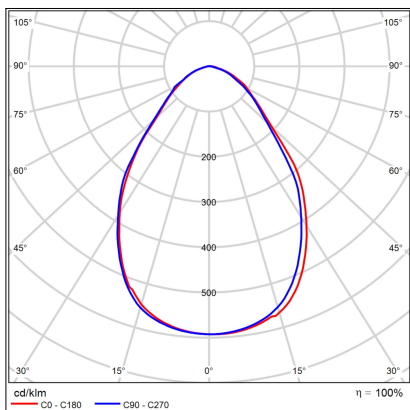

ZETA ON M, CF

Code:	1480328DT
Color:	COFFEE / 8025
Material:	ALUMINIUM/PMMA
Power:	9-15W
Color temperature:	2700K
Lumen output:	810-1350lm
Efficacy:	90lm/W
Color rendering index:	90+
SDCM:	< 3
Light beam angle:	90°
Light Source:	LED
Dimmable:	TRIAC
LED lifetime:	L80B20 50.000h
Driver:	250-350 mA
Voltage / Frequency:	220-240V AC, 50-60Hz
Dimensions luminaire:	d140x70 mm
Product weight kg:	0.7
Package dimensions:	150x150x90 mm
Remark:	wall mountable - yes / switching driver 9-12-15W