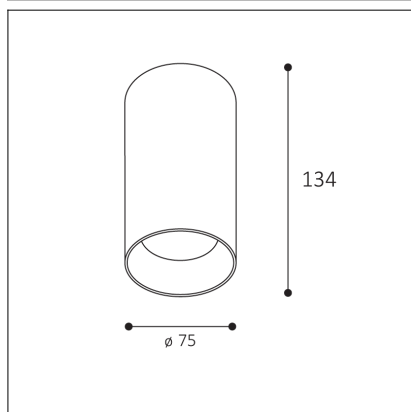

TINY II L, G

Code:	1480557D
Color:	GOLD / 1036
Material:	ALUMINIUM/PMMA
Power:	8W
Color temperature:	3000K/3500K/4000K
Lumen output:	720lm
Efficacy:	90lm/W
Color rendering index:	90+
SDCM:	< 3
Light beam angle:	38°
Light Source:	LED
Dimmable:	DALI/PUSH
LED lifetime:	L80 B20 50.000h
Driver:	200 mA
Voltage / Frequency:	220-240V AC, 50-60Hz
Dimensions luminaire:	d75x134 mm
Product weight kg:	0.5
Package dimensions:	80x80x115 mm
Remark:	wall mountable - yes