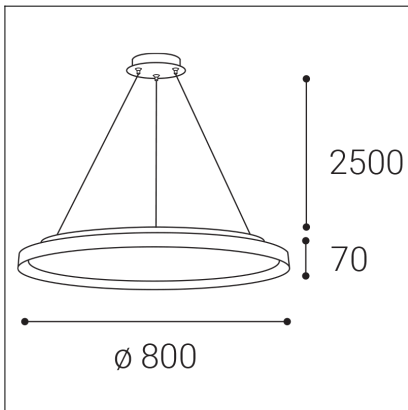

MOON 80 P/N-Z, W

Code: 3275071DT
Color: WHITE / 9003
Material: METAL/PMMA
Power: 88W (76+12)
Color temperature: 2700K/3000K/4000K
Lumen output: 5320+840lm
Efficacy: 70lm/W
Color rendering index: 90+
SDCM: < 3
Light beam angle: 160°
Light Source: LED
Dimmable: TRIAC
LED lifetime: L80B20 50.000h
Driver: 2x 950 + 300 mA
Voltage / Frequency: 220-240V AC, 50-60Hz
Dimensions luminaire: d800x70 mm
Product weight kg: 14
Length suspension: 2500 mm
Package dimensions: 860x860x95+660x660x120 mm