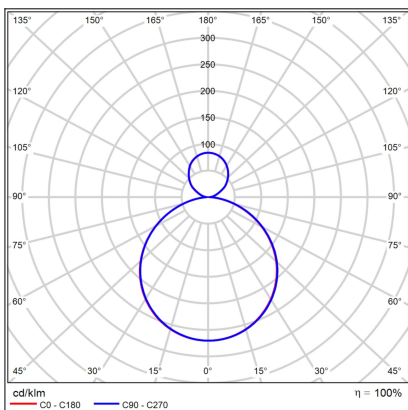

MOON 80 P/N-Z, W

Code: 3275071DT
Color: WHITE / 9003
Material: METAL/PMMA
Power: 88W (76+12)
Color temperature: 2700K/3000K/4000K
Lumen output: 5320+840lm
Efficacy: 70lm/W
Color rendering index: 90+
SDCM: < 3
Light beam angle: 160°
Light Source: LED
Dimmable: TRIAC
LED lifetime: L80B20 50.000h
Driver: 2x 950 + 300 mA
Voltage / Frequency: 220-240V AC, 50-60Hz
Dimensions luminaire: d800x70 mm
Product weight kg: 14
Length suspension: 2500 mm
Package dimensions: 860x860x95+660x660x120 mm