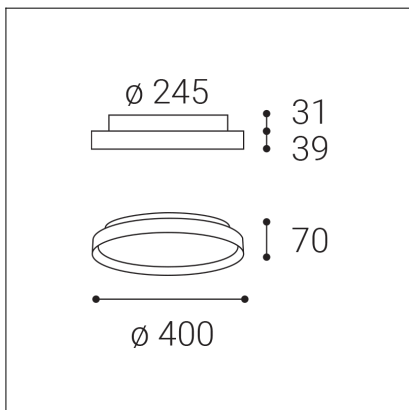

MOON 40, G

Code:	1274877DT
Color:	GOLD / 1036
Material:	METAL/PMMA
Power:	36W (30+6)
Color temperature:	2700K/3000K/4000K
Lumen output:	2100+420lm
Efficacy:	70lm/W
Color rendering index:	90+
SDCM:	< 3
Light beam angle:	160°
Light Source:	LED
Dimmable:	TRIAC
LED lifetime:	L80B20 50.000h
Driver:	750 + 200 mA
Voltage / Frequency:	220-240V AC, 50-60Hz
Dimensions luminaire:	d400x70 mm
Product weight kg:	2.9
Package dimensions:	460x460x95 mm
Remark:	wall mountable - yes