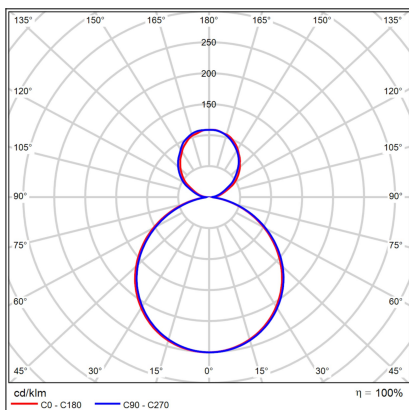

MOON 40, G

Code:	1274877DT
Color:	GOLD / 1036
Material:	METAL/PMMA
Power:	36W (30+6)
Color temperature:	2700K/3000K/4000K
Lumen output:	2100+420lm
Efficacy:	70lm/W
Color rendering index:	90+
SDCM:	< 3
Light beam angle:	160°
Light Source:	LED
Dimmable:	TRIAC
LED lifetime:	L80B20 50.000h
Driver:	750 + 200 mA
Voltage / Frequency:	220-240V AC, 50-60Hz
Dimensions luminaire:	d400x70 mm
Product weight kg:	2.9
Package dimensions:	460x460x95 mm
Remark:	wall mountable - yes