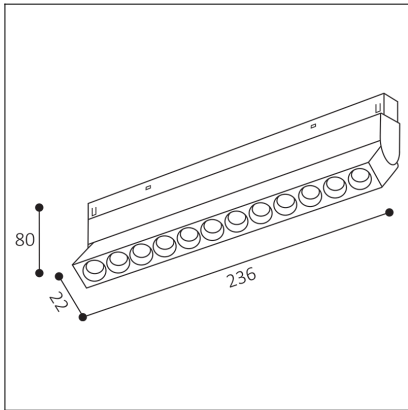

MAGLASER III TILT, W

Code:	6482281DTW
Color:	WHITE / 9003
Material:	ALUMINIUM/PC
Power:	12W
Color temperature:	2700K-6500K
Lumen output:	1068lm
Efficacy:	89lm/W
Color rendering index:	90+
SDCM:	< 3
Light beam angle:	38°
Unified Glare Rating:	< 16
Light Source:	LED
Dimmable:	DALI TW
LED lifetime:	L80B20 50.000h
Driver:	700 mA
Voltage / Frequency:	48V DC
Dimensions luminaire:	235x22x80 mm
Product weight kg:	0.35
Packing carton:	30
Package dimensions:	250x80x30 mm