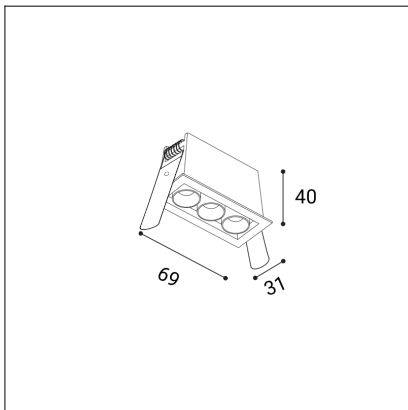

RIVA MINI 3, W

Code: 2560151DT
Color: WHITE / 9003
Material: ALUMINIUM/PC
Power: 6W
Color temperature: 3000K/3500K/4000K
Lumen output: 480lm
Efficacy: 80lm/W
Color rendering index: 90+
SDCM: < 3
Light beam angle: 38°
Light Source: LED
Dimmable: TRIAC
LED lifetime: L80B20 50.000h
Driver: 250 mA
Voltage / Frequency: 220-240V AC, 50-60Hz
Dimensions luminaire: 69x31x40 mm
Installation hole: 65 x 27 mm
Product weight kg: 0.15
Package dimensions: 135x60x55 mm