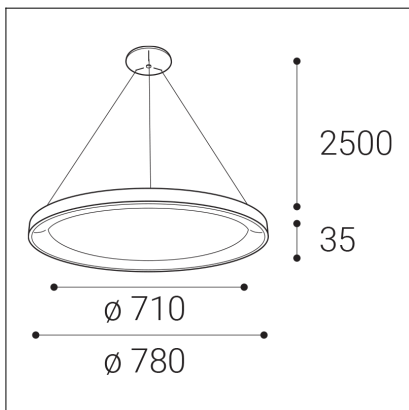

# BELLA SLIM 78 P-Z, N

<b>Code:</b>	3271976DT
<b>Color:</b>	NICKEL / 7032
<b>Material:</b>	ALUMINIUM/PMMA
<b>Power:</b>	60W
<b>Color temperature:</b>	2700K/3000K/4000K
<b>Lumen output:</b>	4200lm
<b>Efficacy:</b>	70lm/W
<b>Color rendering index:</b>	90+
<b>SDCM:</b>	< 3
<b>Light beam angle:</b>	160°
<b>Light Source:</b>	LED
<b>Dimmable:</b>	TRIAC
<b>LED lifetime:</b>	L80B20 50.000h
<b>Driver:</b>	2x 750 mA
<b>Voltage / Frequency:</b>	220-240V AC, 50-60Hz
<b>Dimensions luminaire:</b>	d780x35 mm
<b>Product weight kg:</b>	2.6
<b>Length suspension:</b>	2500 mm
<b>Package dimensions:</b>	820x820x95 mm