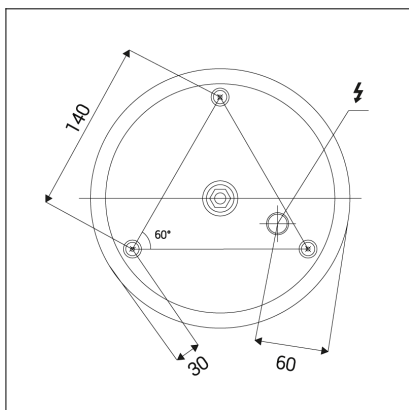

# BELLA SLIM 78 P-Z, N

<b>Code:</b>	3271976DT
<b>Color:</b>	NICKEL / 7032
<b>Material:</b>	ALUMINIUM/PMMA
<b>Power:</b>	60W
<b>Color temperature:</b>	2700K/3000K/4000K
<b>Lumen output:</b>	4200lm
<b>Efficacy:</b>	70lm/W
<b>Color rendering index:</b>	90+
<b>SDCM:</b>	< 3
<b>Light beam angle:</b>	160°
<b>Light Source:</b>	LED
<b>Dimmable:</b>	TRIAC
<b>LED lifetime:</b>	L80B20 50.000h
<b>Driver:</b>	2x 750 mA
<b>Voltage / Frequency:</b>	220-240V AC, 50-60Hz
<b>Dimensions luminaire:</b>	d780x35 mm
<b>Product weight kg:</b>	2.6
<b>Length suspension:</b>	2500 mm
<b>Package dimensions:</b>	820x820x95 mm