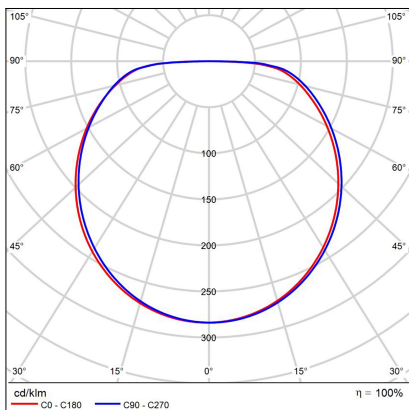

# BELLA SLIM 78 P-Z, N

<b>Code:</b>	3271976DT
<b>Color:</b>	NICKEL / 7032
<b>Material:</b>	ALUMINIUM/PMMA
<b>Power:</b>	60W
<b>Color temperature:</b>	2700K/3000K/4000K
<b>Lumen output:</b>	4200lm
<b>Efficacy:</b>	70lm/W
<b>Color rendering index:</b>	90+
<b>SDCM:</b>	< 3
<b>Light beam angle:</b>	160°
<b>Light Source:</b>	LED
<b>Dimmable:</b>	TRIAC
<b>LED lifetime:</b>	L80B20 50.000h
<b>Driver:</b>	2x 750 mA
<b>Voltage / Frequency:</b>	220-240V AC, 50-60Hz
<b>Dimensions luminaire:</b>	d780x35 mm
<b>Product weight kg:</b>	2.6
<b>Length suspension:</b>	2500 mm
<b>Package dimensions:</b>	820x820x95 mm