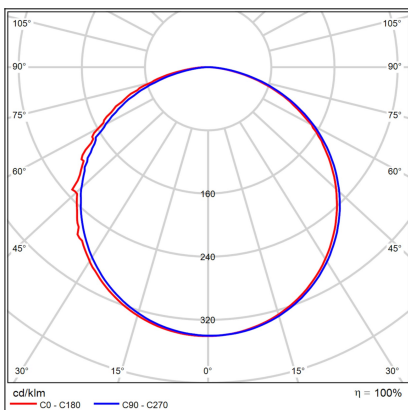

# MONO SLIM 80 P-Z, B

<b>Code:</b>	3274473DT
<b>Color:</b>	BLACK / 9017
<b>Material:</b>	METAL/PMMA
<b>Power:</b>	80W
<b>Color temperature:</b>	2700K/3000K/4000K
<b>Lumen output:</b>	5600lm
<b>Efficacy:</b>	70lm/W
<b>Color rendering index:</b>	90+
<b>SDCM:</b>	< 3
<b>Light beam angle:</b>	160°
<b>Light Source:</b>	LED
<b>Dimmable:</b>	TRIAC
<b>LED lifetime:</b>	L80B20 50.000h
<b>Driver:</b>	2x 950 mA
<b>Voltage / Frequency:</b>	220-240V AC, 50-60Hz
<b>Dimensions luminaire:</b>	d800x60 mm
<b>Product weight kg:</b>	5.6
<b>Packing carton:</b>	1
<b>Length suspension:</b>	2500 mm
<b>Package dimensions:</b>	840x840x85 mm