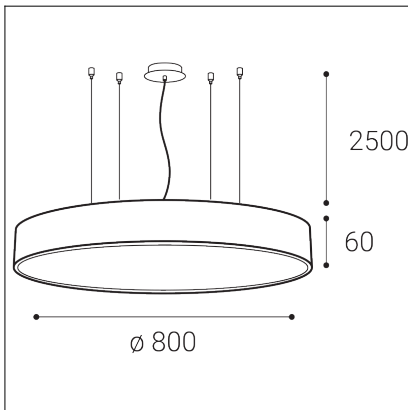

# MONO SLIM 80 P-Z, B

<b>Code:</b>	3274473DT
<b>Color:</b>	BLACK / 9017
<b>Material:</b>	METAL/PMMA
<b>Power:</b>	80W
<b>Color temperature:</b>	2700K/3000K/4000K
<b>Lumen output:</b>	5600lm
<b>Efficacy:</b>	70lm/W
<b>Color rendering index:</b>	90+
<b>SDCM:</b>	< 3
<b>Light beam angle:</b>	160°
<b>Light Source:</b>	LED
<b>Dimmable:</b>	TRIAC
<b>LED lifetime:</b>	L80B20 50.000h
<b>Driver:</b>	2x 950 mA
<b>Voltage / Frequency:</b>	220-240V AC, 50-60Hz
<b>Dimensions luminaire:</b>	d800x60 mm
<b>Product weight kg:</b>	5.6
<b>Packing carton:</b>	1
<b>Length suspension:</b>	2500 mm
<b>Package dimensions:</b>	840x840x85 mm