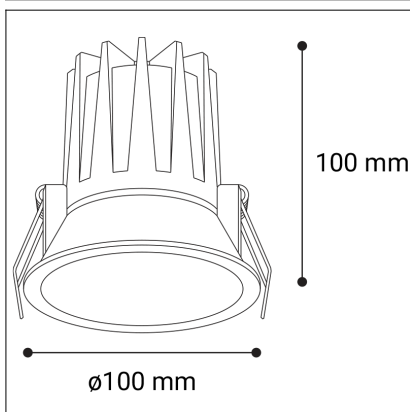

NINO L, W

| |
|--|
| Code: 2561251DT |
| Color: WHITE / 9003 |
| Material: ALUMINIUM/PC |
| Power: 15W |
| Color temperature: 3000K/3500K/4000K |
| Lumen output: 1050lm |
| Efficacy: 70lm/W |
| Color rendering index: 90+ |
| SDCM: < 3 |
| Light beam angle: 40° |
| Unified Glare Rating: < 19 |
| Light Source: LED |
| Dimmable: TRIAC |
| LED lifetime: L80B20 50.000h |
| Driver: 350 mA |
| Voltage / Frequency: 220-240V AC, 50-60Hz |
| Dimensions luminaire: d100x100 mm |
| Product weight kg: 0.3 |
| Package dimensions: 120x120x125 mm |