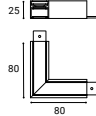

CORNER-H DALI

	#
	6529701

CORNER-H DALI

	#
	6529703