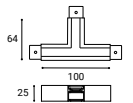

CONNECTOR DALI

	#
	6523801

CONNECTOR DALI

	#
	6523803

FLEXI DALI CONNECTOR

	#
	6520101

FLEXI DALI CONNECTOR

	#
	6520103