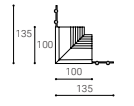

MAG IN TRACK

IN TRACK
DALI

#

Length

6093301

2m

W

IN TRACK
DALI

#

Length

6093303

2m

B

IN END CAP

#

6093401

W

IN END CAP

#

6093403

B

IN CORNER-H
DALI

#

6093501

W

IN CORNER-H
DALI

#

6093503

B

IN CORNER-V
DALI

#

6093601

W

IN CORNER-V
DALI

#

6093603

B

CONNECTOR
DALI

#

6523901

W

CONNECTOR
DALI

#

6523903

B

FLEXI DALI
CONNECTOR

#

6520101

W

FLEXI DALI
CONNECTOR

#

6520103

B

FEEDER
DALI

#

6523901

W

FEEDER
DALI

#

6523903

B