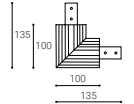

MAG IN TRACK

IN TRACK
DALI

#

Length

6093301

2m

W

IN TRACK
DALI

#

Length

6093303

2m

B

IN END CAP

#

6093401

W

IN END CAP

#

6093403

B

IN CORNER-H
DALI

#

6093501

W

IN CORNER-H
DALI

#

6093503

B

IN CORNER-V
DALI

#

6093601

W

IN CORNER-V
DALI

#

6093603

B

CONNECTOR
DALI

#

6523901

W

CONNECTOR
DALI

#

6523903

B

FLEXI DALI
CONNECTOR

#

6520101

W

FLEXI DALI
CONNECTOR

#

6520103

B

FEEDER
DALI

#

6523901

W

FEEDER
DALI

#

6523903

B