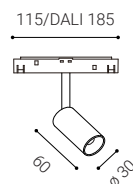

MAGO II XS

	#	W	K	lm	↻
	6094333	3	3000	240	-
	6094333D	3	3000	240	DALI
	6094343	3	4000	240	-
	6094343D	3	4000	240	DALI

36°
< 1 m²