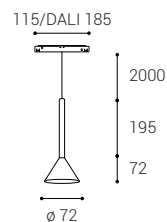

MAG KONO Z | OCCO Z | LOCO Z

MAG KONO Z

#	W	K	lm	↻
6490133	6	3000	360	-
6490133D	6	3000	360	DALI
6490143	6	4000	360	-
6490143D	6	4000	360	DALI

B

MAG OCCO Z

#	W	K	lm	↻
6490333	6	3000	420	-
6490333D	6	3000	420	DALI
6490343	6	4000	420	-
6490343D	6	4000	420	DALI

B

MAG LOCO Z

#	W	K	lm	↻
6301033D	10	3000	900	DALI

B

Suspended version

p. 338

Eco Track version

p. 411

MAG KONO Z

MAG OCCO Z

MAG LOCO Z