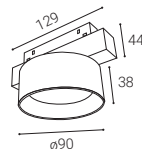

## MAG ZETA ON XS

	#	W	K	lm	↻
	6482321	8	2700	640	-
	6482351	8	3000/3500/4000	640	-
	6482381DTW*	8	2700/6500	640	DTW/DALI