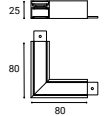

MAG II LOW TRACK

LOW TRACK DALI

	#	Length
	6529901	2m
	6529101	3m

LOW TRACK DALI

	#	Length
	6529903	2m
	6529103	3m

LOW END CAPS

	#
	6529801

LOW END CAPS

	#
	6529803

CORNER-H DALI

	#
	6529701

CORNER-H DALI

	#
	6529703

CORNER-V DALI

	#
	6529601

CORNER-V DALI

	#
	6529603

T-CONNECTOR

	#
	6529501

T-CONNECTOR

	#
	6529503

CONNECTOR DALI

	#
	6523801

CONNECTOR DALI

	#
	6523803

FLEXI DALI CONNECTOR

	#
	6520101

FLEXI DALI CONNECTOR

	#
	6520103