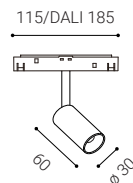

MAGO III XS

	#	W	K	lm	↻
	6095871	3	2700/3300/4000	240	-
	6095851	3	3000/3500/4000	240	-
	6095881DTW*	3	2700-6500	240	DTW/DALI

36°
< 1 m²