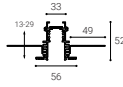

# MAG IN TRACK

IN TRACK  
DALI

#

Length

6093301

2m

W

IN TRACK  
DALI