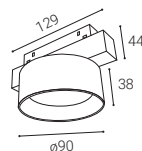

MAG ZETA ON XS

	#	W	K	lm	↻
	6482323	8	2700	640	-
	6482353	8	3000/3500/4000	640	-
	6482383DTW*	8	2700/6500	640	DTW/DALI