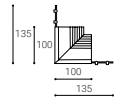

MAG IN TRACK

IN TRACK
DALI

#

Length

6093301

2m

W

IN TRACK
DALI

#

Length

6093303

2m

B

IN END CAP

#

6093401

W

IN END CAP

#

6093403

B

IN CORNER-H
DALI

#

6093501

W

IN CORNER-H
DALI

#

6093503

B

IN CORNER-V
DALI

#

6093601

W

IN CORNER-V
DALI

#

6093603

B

CONNECTOR
DALI

#

6523901

W

CONNECTOR
DALI

#

6523903

B

FLEXI DALI
CONNECTOR

#

6520101

W

FLEXI DALI
CONNECTOR

#

6520103

B

FEEDER
DALI

#

6523901

W

FEEDER
DALI

#

6523903

B