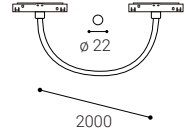

MAG HOSE

MAG HOSE 200

	#	W	K	lm	↻
	6301333	32	3000	1920	-
	6301333D	32	3000	1920	DALI
	6301343	32	4000	1920	-
	6301343D	32	4000	1920	DALI