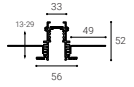

MAG IN TRACK

IN TRACK
DALI

#

Length

6093301

2m

W

IN TRACK
DALI

#

Length

6093303

2m

B

IN END CAP

#

6093401

W

IN END CAP

#

6093403

B

IN CORNER-H
DALI

#

6093501

W

IN CORNER-H
DALI

#

6093503

B

IN CORNER-V
DALI

#

6093601

W

IN CORNER-V
DALI

#

6093603

B

CONNECTOR
DALI

#

6523901

W

CONNECTOR
DALI

#

6523903

B

FLEXI DALI
CONNECTOR

#

6520101

W

FLEXI DALI
CONNECTOR

#

6520103

B

FEEDER
DALI

#

6523901

W

FEEDER
DALI

#

6523903

B