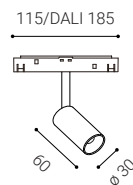

MAGO III XS

	#	W	K	lm	↻
	6095873	3	2700/3300/4000	240	-
	6095853	3	3000/3500/4000	240	-
	6095883DTW*	3	2700-6500	240	DTW/DALI

36°
< 1 m²