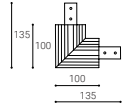

MAG IN TRACK

IN TRACK
DALI

#

Length

6093301

2m

W

IN TRACK
DALI

#

Length

6093303

2m

B

IN END CAP

#

6093401

W

IN END CAP

#

6093403

B

IN CORNER-H
DALI

#

6093501

W

IN CORNER-H
DALI

#

6093503

B

IN CORNER-V
DALI

#

6093601

W

IN CORNER-V
DALI

#

6093603

B

CONNECTOR
DALI

#

6523901

W

CONNECTOR
DALI

#

6523903

B

FLEXI DALI
CONNECTOR

#

6520101

W

FLEXI DALI
CONNECTOR

#

6520103

B

FEEDER
DALI

#

6523901

W

FEEDER
DALI

#

6523903

B