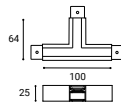

T-CONNECTOR

	#
	6529501

T-CONNECTOR

	#
	6529503