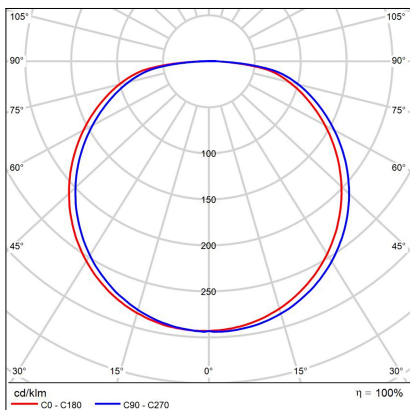

BELLA SLIM 48 P-Z, W

Code:	3271871
Color:	WHITE / 9003
Material:	ALUMINIUM/PMMA
Power:	38W
Color temperature:	2700K/3000K/4000K
Lumen output:	2660lm
Efficacy:	70lm/W
Color rendering index:	90+
SDCM:	< 3
Light beam angle:	160°
Light Source:	LED
Dimmable:	ON/OFF
LED lifetime:	L80B20 50.000h
Driver:	950 mA
Voltage / Frequency:	220-240V AC, 50-60Hz
Dimensions luminaire:	d480x35 mm
Product weight kg:	1.7
Length suspension:	2500 mm
Package dimensions:	520x520x95 mm