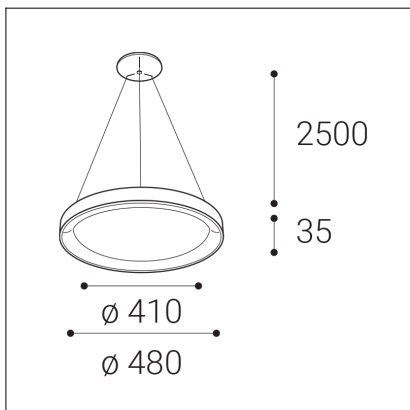

BELLA SLIM 48 P-Z, W

Code:	3271871
Color:	WHITE / 9003
Material:	ALUMINIUM/PMMA
Power:	38W
Color temperature:	2700K/3000K/4000K
Lumen output:	2660lm
Efficacy:	70lm/W
Color rendering index:	90+
SDCM:	< 3
Light beam angle:	160°
Light Source:	LED
Dimmable:	ON/OFF
LED lifetime:	L80B20 50.000h
Driver:	950 mA
Voltage / Frequency:	220-240V AC, 50-60Hz
Dimensions luminaire:	d480x35 mm
Product weight kg:	1.7
Length suspension:	2500 mm
Package dimensions:	520x520x95 mm