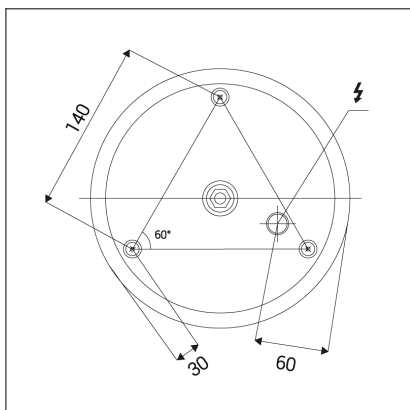

BELLA SLIM 48 P-Z, W

Code:	3271871
Color:	WHITE / 9003
Material:	ALUMINIUM/PMMA
Power:	38W
Color temperature:	2700K/3000K/4000K
Lumen output:	2660lm
Efficacy:	70lm/W
Color rendering index:	90+
SDCM:	< 3
Light beam angle:	160°
Light Source:	LED
Dimmable:	ON/OFF
LED lifetime:	L80B20 50.000h
Driver:	950 mA
Voltage / Frequency:	220-240V AC, 50-60Hz
Dimensions luminaire:	d480x35 mm
Product weight kg:	1.7
Length suspension:	2500 mm
Package dimensions:	520x520x95 mm