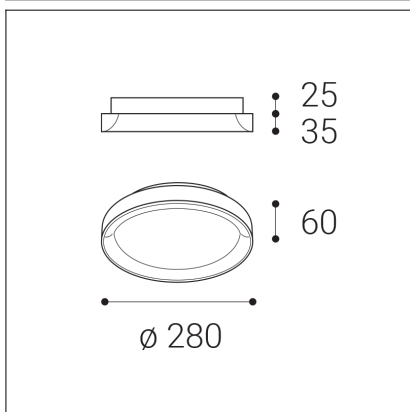

# BELLA SLIM 28, N

<b>Code:</b>	1274576DT
<b>Color:</b>	NICKEL / 7032
<b>Material:</b>	ALUMINIUM/PMMA
<b>Power:</b>	20W
<b>Color temperature:</b>	2700K/3000K/4000K
<b>Lumen output:</b>	1400lm
<b>Efficacy:</b>	70lm/W
<b>Color rendering index:</b>	90+
<b>SDCM:</b>	< 3
<b>Light beam angle:</b>	160°
<b>Light Source:</b>	LED
<b>Dimmable:</b>	TRIAC
<b>LED lifetime:</b>	L80B20 50.000h
<b>Driver:</b>	500 mA
<b>Voltage / Frequency:</b>	220-240V AC, 50-60Hz
<b>Dimensions luminaire:</b>	d280x60 mm
<b>Product weight kg:</b>	1.4
<b>Package dimensions:</b>	320x320x70 mm
<b>Remark:</b>	wall mountable - yes