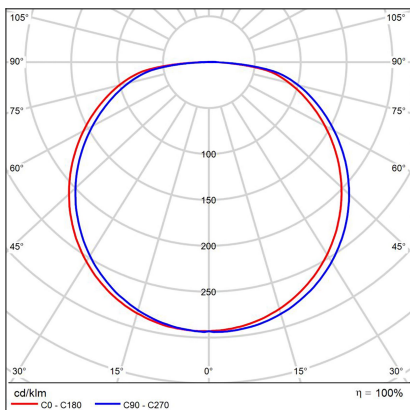

# BELLA SLIM 28, N

<b>Code:</b>	1274576DT
<b>Color:</b>	NICKEL / 7032
<b>Material:</b>	ALUMINIUM/PMMA
<b>Power:</b>	20W
<b>Color temperature:</b>	2700K/3000K/4000K
<b>Lumen output:</b>	1400lm
<b>Efficacy:</b>	70lm/W
<b>Color rendering index:</b>	90+
<b>SDCM:</b>	< 3
<b>Light beam angle:</b>	160°
<b>Light Source:</b>	LED
<b>Dimmable:</b>	TRIAC
<b>LED lifetime:</b>	L80B20 50.000h
<b>Driver:</b>	500 mA
<b>Voltage / Frequency:</b>	220-240V AC, 50-60Hz
<b>Dimensions luminaire:</b>	d280x60 mm
<b>Product weight kg:</b>	1.4
<b>Package dimensions:</b>	320x320x70 mm
<b>Remark:</b>	wall mountable - yes