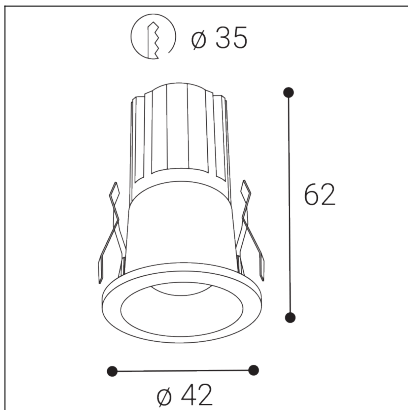

SPOT MINI B, W

Code: 2050351
Color: WHITE / 9010
Material: ALUMINIUM/PMMA
Power: 7W
Color temperature: 3000K/3500K/4000K
Lumen output: 490lm
Efficacy: 70lm/W
Color rendering index: 90+
SDCM: < 3
Light beam angle: 30°
Light Source: LED
Dimmable: ON/OFF
LED lifetime: L80B20 50.000h
Driver: 150 mA
Voltage / Frequency: 220-240V AC, 50-60Hz
Dimensions luminaire: d42x62 mm
Package dimensions: 100x100x130 mm