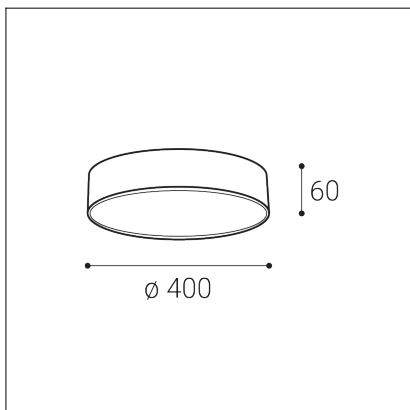

MONO SLIM 40, B

Code: 1274273DT
Color: BLACK / 9017
Material: METAL/PMMA
Power: 30W
Color temperature: 2700K/3000K/4000K
Lumen output: 2100lm
Efficacy: 70lm/W
Color rendering index: 90+
SDCM: < 3
Light beam angle: 160°
Light Source: LED
Dimmable: TRIAC
LED lifetime: L80B20 50.000h
Driver: 750 mA
Voltage / Frequency: 220-240V AC, 50-60Hz
Dimensions luminaire: d400x60 mm
Product weight kg: 1.7
Packing carton: 1
Package dimensions: 435x435x85 mm