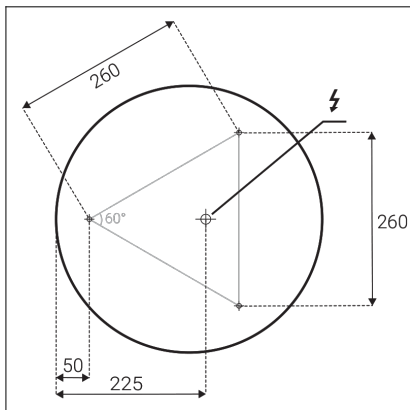

MONO SLIM 40, B

Code: 1274273DT
Color: BLACK / 9017
Material: METAL/PMMA
Power: 30W
Color temperature: 2700K/3000K/4000K
Lumen output: 2100lm
Efficacy: 70lm/W
Color rendering index: 90+
SDCM: < 3
Light beam angle: 160°
Light Source: LED
Dimmable: TRIAC
LED lifetime: L80B20 50.000h
Driver: 750 mA
Voltage / Frequency: 220-240V AC, 50-60Hz
Dimensions luminaire: d400x60 mm
Product weight kg: 1.7
Packing carton: 1
Package dimensions: 435x435x85 mm