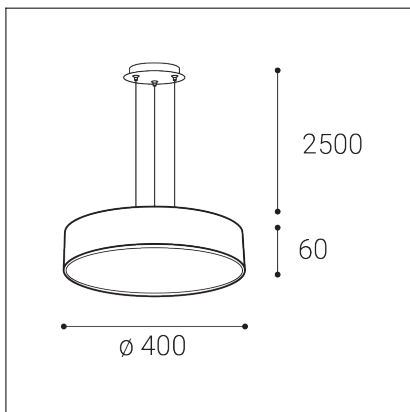

MONO SLIM 40 P-Z, W

Code: 3274271DT

Color: WHITE / 9003

Material: METAL/PMMA

Power: 30W

Color temperature: 2700K/3000K/4000K

Lumen output: 2100lm

Efficacy: 70lm/W

Color rendering index: 90+

SDCM: < 3

Light beam angle: 160°

Light Source: LED

Dimmable: TRIAC

LED lifetime: L80B20 50.000h

Driver: 750 mA

Voltage / Frequency: 220-240V AC, 50-60Hz

Dimensions luminaire: d400x60 mm

Product weight kg: 2.5

Packing carton: 1

Length suspension: 2500 mm

Package dimensions: 435x435x85 mm