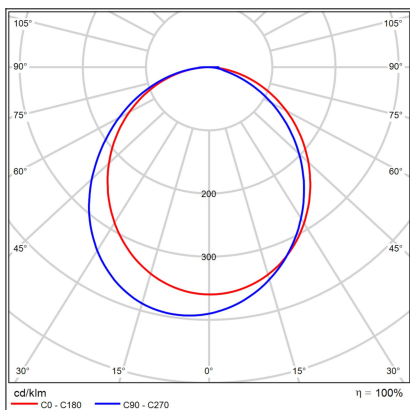

MONO SLIM 40 P-Z, W

Code: 3274271DT

Color: WHITE / 9003

Material: METAL/PMMA

Power: 30W

Color temperature: 2700K/3000K/4000K

Lumen output: 2100lm

Efficacy: 70lm/W

Color rendering index: 90+

SDCM: < 3

Light beam angle: 160°

Light Source: LED

Dimmable: TRIAC

LED lifetime: L80B20 50.000h

Driver: 750 mA

Voltage / Frequency: 220-240V AC, 50-60Hz

Dimensions luminaire: d400x60 mm

Product weight kg: 2.5

Packing carton: 1

Length suspension: 2500 mm

Package dimensions: 435x435x85 mm