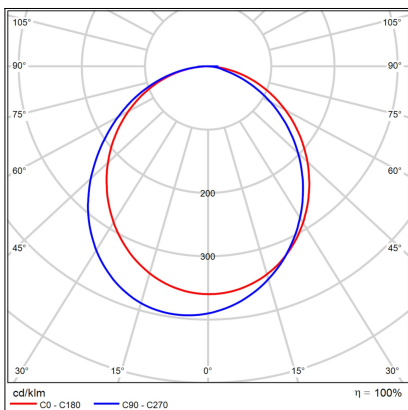

MONO SLIM 40, W

Code: 1274271D
Color: WHITE / 9003
Material: METAL/PMMA
Power: 30W
Color temperature: 2700K/3000K/4000K
Lumen output: 2100lm
Efficacy: 70lm/W
Color rendering index: 90+
SDCM: < 3
Light beam angle: 160°
Light Source: LED
Dimmable: DALI/PUSH
LED lifetime: L80B20 50.000h
Driver: 750 mA
Voltage / Frequency: 220-240V AC, 50-60Hz
Dimensions luminaire: d400x60 mm
Product weight kg: 1.7
Packing carton: 1
Package dimensions: 435x435x85 mm