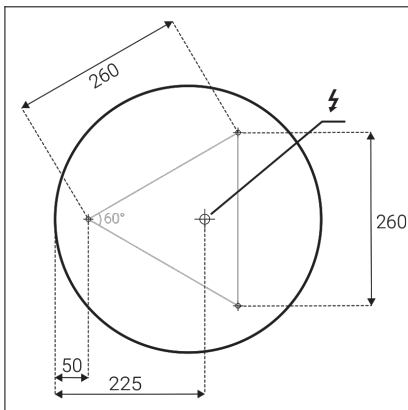

MONO SLIM 40, W

Code: 1274271D
Color: WHITE / 9003
Material: METAL/PMMA
Power: 30W
Color temperature: 2700K/3000K/4000K
Lumen output: 2100lm
Efficacy: 70lm/W
Color rendering index: 90+
SDCM: < 3
Light beam angle: 160°
Light Source: LED
Dimmable: DALI/PUSH
LED lifetime: L80B20 50.000h
Driver: 750 mA
Voltage / Frequency: 220-240V AC, 50-60Hz
Dimensions luminaire: d400x60 mm
Product weight kg: 1.7
Packing carton: 1
Package dimensions: 435x435x85 mm