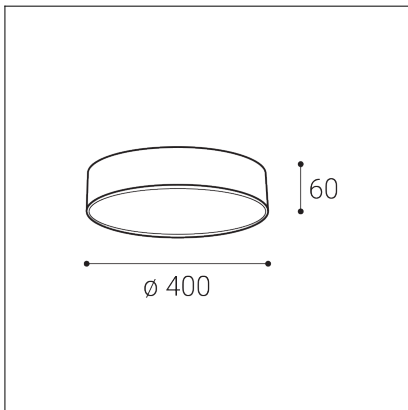

MONO SLIM 40, W

Code: 1274271D
Color: WHITE / 9003
Material: METAL/PMMA
Power: 30W
Color temperature: 2700K/3000K/4000K
Lumen output: 2100lm
Efficacy: 70lm/W
Color rendering index: 90+
SDCM: < 3
Light beam angle: 160°
Light Source: LED
Dimmable: DALI/PUSH
LED lifetime: L80B20 50.000h
Driver: 750 mA
Voltage / Frequency: 220-240V AC, 50-60Hz
Dimensions luminaire: d400x60 mm
Product weight kg: 1.7
Packing carton: 1
Package dimensions: 435x435x85 mm