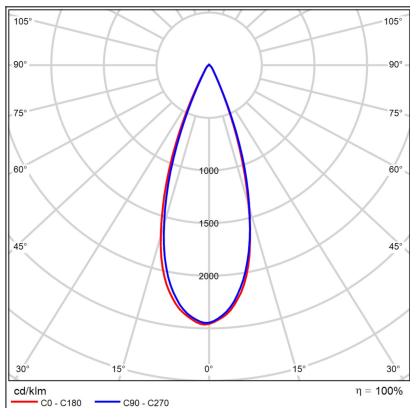

LOOK II, B

Code:	6094633DT
Color:	BLACK / 9005
Material:	ALUMINIUM/PMMA
Power:	36W
Color temperature:	3000K
Lumen output:	4860lm
Efficacy:	135lm/W
Color rendering index:	90+
SDCM:	< 3
Light beam angle:	38°
Light Source:	LED
Dimmable:	TRIAC
LED lifetime:	L80B20 50.000h
Driver:	900 mA
Voltage / Frequency:	220-240V AC, 50-60Hz
Dimensions luminaire:	d95x100 mm
Product weight kg:	0.7
Package dimensions:	230x200x120 mm
Remark:	Compatible with GLOBAL, STUCCHI, POWERGEAR, EUTRAC, IVELA