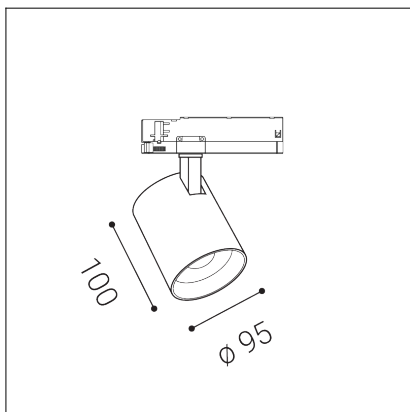

LOOK II, B

Code:	6094633DT
Color:	BLACK / 9005
Material:	ALUMINIUM/PMMA
Power:	36W
Color temperature:	3000K
Lumen output:	4860lm
Efficacy:	135lm/W
Color rendering index:	90+
SDCM:	< 3
Light beam angle:	38°
Light Source:	LED
Dimmable:	TRIAC
LED lifetime:	L80B20 50.000h
Driver:	900 mA
Voltage / Frequency:	220-240V AC, 50-60Hz
Dimensions luminaire:	d95x100 mm
Product weight kg:	0.7
Package dimensions:	230x200x120 mm
Remark:	Compatible with GLOBAL, STUCCHI, POWERGEAR, EUTRAC, IVELA