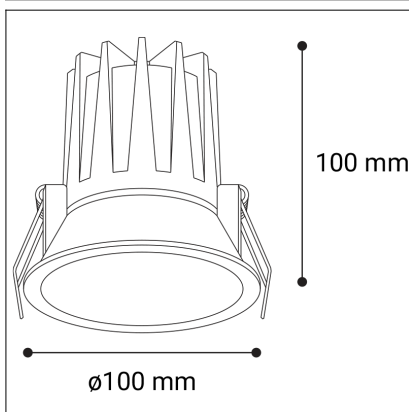

NINO L, B

Code:	2561273
Color:	BLACK / 9005
Material:	ALUMINIUM/PC
Power:	15W
Color temperature:	2700K/3000K/4000K
Lumen output:	1050lm
Efficacy:	70lm/W
Color rendering index:	90+
SDCM:	< 3
Light beam angle:	40°
Unified Glare Rating:	< 19
Light Source:	LED
Dimmable:	ON/OFF
LED lifetime:	L80B20 50.000h
Driver:	350 mA
Voltage / Frequency:	220-240V AC, 50-60Hz
Dimensions luminaire:	d100x100 mm
Product weight kg:	0.3
Packing carton:	40
Package dimensions:	120x120x125 mm