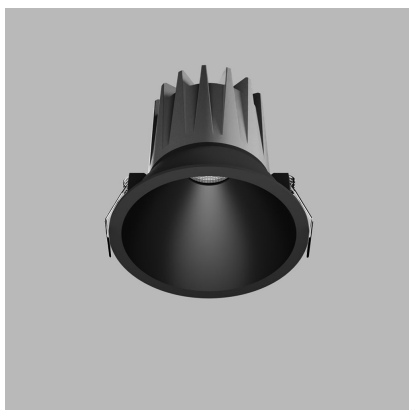

NINO L, B

Code:	2561273
Color:	BLACK / 9005
Material:	ALUMINIUM/PC
Power:	15W
Color temperature:	2700K/3000K/4000K
Lumen output:	1050lm
Efficacy:	70lm/W
Color rendering index:	90+
SDCM:	< 3
Light beam angle:	40°
Unified Glare Rating:	< 19
Light Source:	LED
Dimmable:	ON/OFF
LED lifetime:	L80B20 50.000h
Driver:	350 mA
Voltage / Frequency:	220-240V AC, 50-60Hz
Dimensions luminaire:	d100x100 mm
Product weight kg:	0.3
Packing carton:	40
Package dimensions:	120x120x125 mm