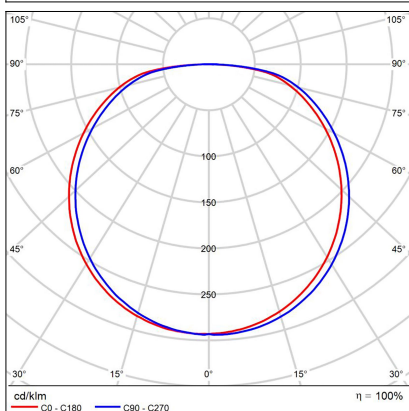

BELLA SLIM 58 P-Z, N

Code:	3273276
Color:	NICKEL / 7032
Material:	ALUMINIUM/PMMA
Power:	48W
Color temperature:	2700K/3000K/4000K
Lumen output:	3360lm
Efficacy:	70lm/W
Color rendering index:	90+
SDCM:	< 3
Light beam angle:	160°
Light Source:	LED
Dimmable:	ON/OFF
LED lifetime:	L80B20 50.000h
Driver:	1200 mA
Voltage / Frequency:	220-240V AC, 50-60Hz
Dimensions luminaire:	d580x35 mm
Product weight kg:	2
Length suspension:	2500 mm
Package dimensions:	630x630x100 mm