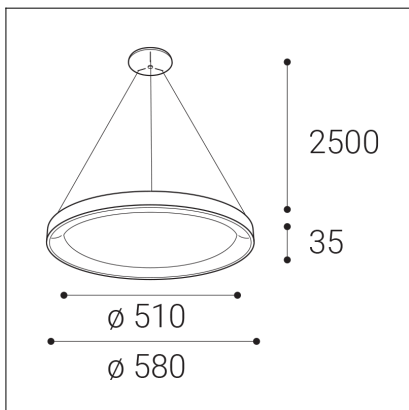

BELLA SLIM 58 P-Z, N

Code:	3273276
Color:	NICKEL / 7032
Material:	ALUMINIUM/PMMA
Power:	48W
Color temperature:	2700K/3000K/4000K
Lumen output:	3360lm
Efficacy:	70lm/W
Color rendering index:	90+
SDCM:	< 3
Light beam angle:	160°
Light Source:	LED
Dimmable:	ON/OFF
LED lifetime:	L80B20 50.000h
Driver:	1200 mA
Voltage / Frequency:	220-240V AC, 50-60Hz
Dimensions luminaire:	d580x35 mm
Product weight kg:	2
Length suspension:	2500 mm
Package dimensions:	630x630x100 mm