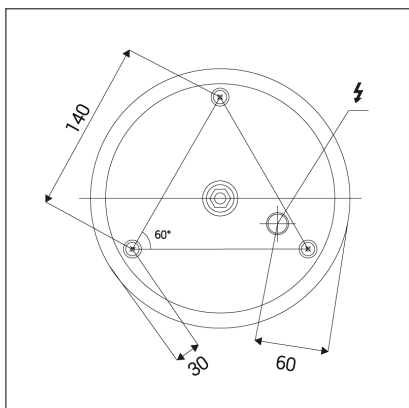

BELLA SLIM 58 P-Z, N

Code:	3273276
Color:	NICKEL / 7032
Material:	ALUMINIUM/PMMA
Power:	48W
Color temperature:	2700K/3000K/4000K
Lumen output:	3360lm
Efficacy:	70lm/W
Color rendering index:	90+
SDCM:	< 3
Light beam angle:	160°
Light Source:	LED
Dimmable:	ON/OFF
LED lifetime:	L80B20 50.000h
Driver:	1200 mA
Voltage / Frequency:	220-240V AC, 50-60Hz
Dimensions luminaire:	d580x35 mm
Product weight kg:	2
Length suspension:	2500 mm
Package dimensions:	630x630x100 mm