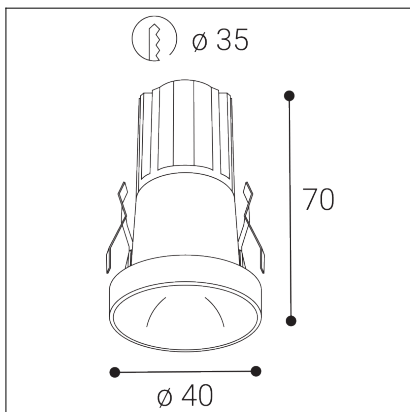

# SPOT MINI A, B

<b>Code:</b>	2050223D
<b>Color:</b>	BLACK / 9005
<b>Material:</b>	ALUMINIUM/PMMA
<b>Power:</b>	7W
<b>Color temperature:</b>	2700K
<b>Lumen output:</b>	490lm
<b>Efficacy:</b>	70lm/W
<b>Color rendering index:</b>	90+
<b>SDCM:</b>	< 3
<b>Light beam angle:</b>	30°
<b>Light Source:</b>	LED
<b>Dimmable:</b>	DALI/PUSH
<b>LED lifetime:</b>	L80B20 50.000h
<b>Driver:</b>	150 mA
<b>Voltage / Frequency:</b>	220-240V AC, 50-60Hz
<b>Dimensions luminaire:</b>	d40x70 mm
<b>Package dimensions:</b>	100x100x130 mm