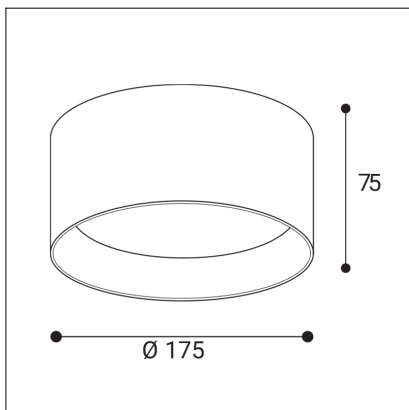

ZETA ON L, G

Code:	1481457DT
Color:	GOLD / 1036
Material:	ALUMINIUM/PMMA
Power:	14-20W
Color temperature:	3000K/3500K/4000K
Lumen output:	1260-1800lm
Efficacy:	90lm/W
Color rendering index:	90+
SDCM:	< 3
Light beam angle:	90°
Light Source:	LED
Dimmable:	TRIAC
LED lifetime:	L80B20 50.000h
Driver:	350-500 mA
Voltage / Frequency:	220-240V AC, 50-60Hz
Dimensions luminaire:	d175x75 mm
Product weight kg:	0.9
Packing carton:	20
Package dimensions:	190x190x95 mm
Remark:	wall mountable - yes / switching driver 14-16-18-20W