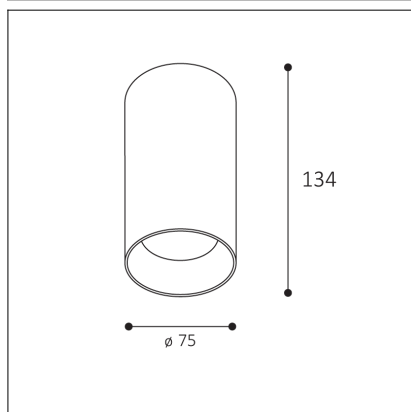

TINY II L, CF

Code:	1480558D
Color:	COFFEE / 8025
Material:	ALUMINIUM/PMMA
Power:	8W
Color temperature:	3000K/3500K/4000K
Lumen output:	720lm
Efficacy:	90lm/W
Color rendering index:	90+
SDCM:	< 3
Light beam angle:	38°
Light Source:	LED
Dimmable:	DALI/PUSH
LED lifetime:	L80 B20 50.000h
Driver:	200 mA
Voltage / Frequency:	220-240V AC, 50-60Hz
Dimensions luminaire:	d75x134 mm
Product weight kg:	0.5
Package dimensions:	80x80x115 mm
Remark:	wall mountable - yes