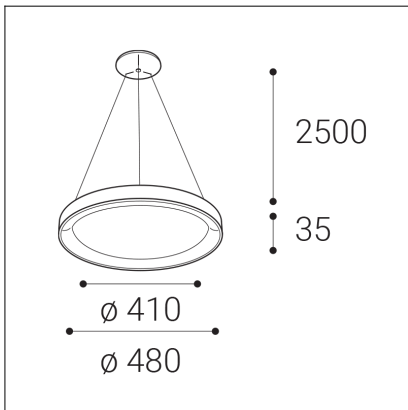

BELLA SLIM 48 P-Z, CF

Code:	3271878D
Color:	COFFEE / 8025
Material:	ALUMINIUM/PMMA
Power:	38W
Color temperature:	2700K/3000K/4000K
Lumen output:	2660lm
Efficacy:	70lm/W
Color rendering index:	90+
SDCM:	< 3
Light beam angle:	160°
Light Source:	LED
Dimmable:	DALI/PUSH
LED lifetime:	L80B20 50.000h
Driver:	950 mA
Voltage / Frequency:	220-240V AC, 50-60Hz
Dimensions luminaire:	d480x35 mm
Product weight kg:	1.7
Length suspension:	2500 mm
Package dimensions:	520x520x95 mm