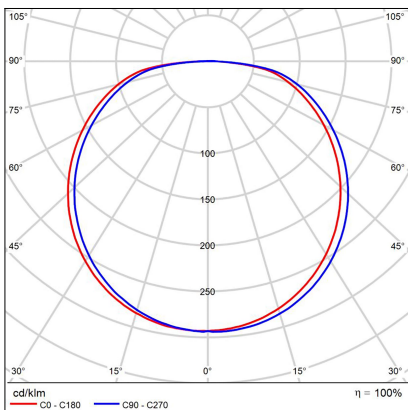

BELLA SLIM 48 P-Z, CF

Code:	3271878D
Color:	COFFEE / 8025
Material:	ALUMINIUM/PMMA
Power:	38W
Color temperature:	2700K/3000K/4000K
Lumen output:	2660lm
Efficacy:	70lm/W
Color rendering index:	90+
SDCM:	< 3
Light beam angle:	160°
Light Source:	LED
Dimmable:	DALI/PUSH
LED lifetime:	L80B20 50.000h
Driver:	950 mA
Voltage / Frequency:	220-240V AC, 50-60Hz
Dimensions luminaire:	d480x35 mm
Product weight kg:	1.7
Length suspension:	2500 mm
Package dimensions:	520x520x95 mm