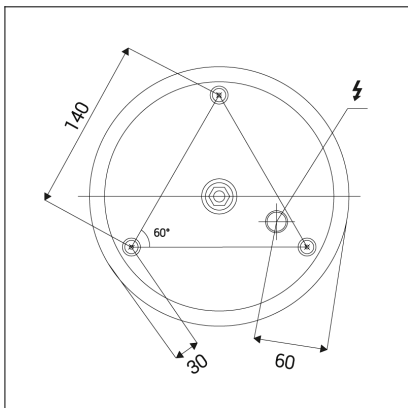

BELLA SLIM 48 P-Z, CF

Code:	3271878D
Color:	COFFEE / 8025
Material:	ALUMINIUM/PMMA
Power:	38W
Color temperature:	2700K/3000K/4000K
Lumen output:	2660lm
Efficacy:	70lm/W
Color rendering index:	90+
SDCM:	< 3
Light beam angle:	160°
Light Source:	LED
Dimmable:	DALI/PUSH
LED lifetime:	L80B20 50.000h
Driver:	950 mA
Voltage / Frequency:	220-240V AC, 50-60Hz
Dimensions luminaire:	d480x35 mm
Product weight kg:	1.7
Length suspension:	2500 mm
Package dimensions:	520x520x95 mm