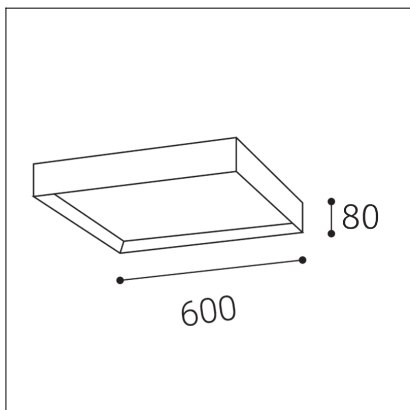

MILO 60, W

Code: 1272371D

Color: WHITE / 9003

Material: METAL/PMMA

Power: 60W

Color temperature: 2700K/3000K/4000K

Lumen output: 4000lm

Efficacy: 67lm/W

Dimensions luminaire: 600x600x80 mm

Product weight kg: 5.5

Package dimensions: 660x660x120 mm