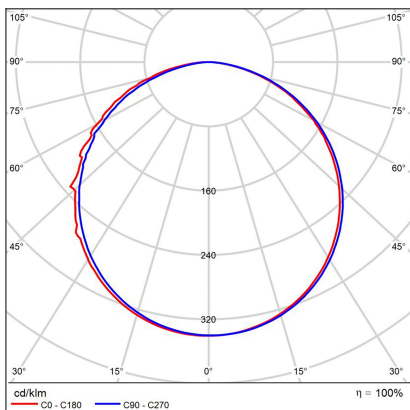

MILO 60, W

Code: 1272371D

Color: WHITE / 9003

Material: METAL/PMMA

Power: 60W

Color temperature: 2700K/3000K/4000K

Lumen output: 4000lm

Efficacy: 67lm/W

Color rendering index: 90+

SDCM: < 3

Light beam angle: 160°

Light Source: LED

Dimmable: DALI/PUSH

LED lifetime: L80B20 50.000h

Driver: 1400 mA

Voltage / Frequency: 220-240V AC, 50-60Hz

Dimensions luminaire: 600x600x80 mm

Product weight kg: 5.5

Package dimensions: 660x660x120 mm