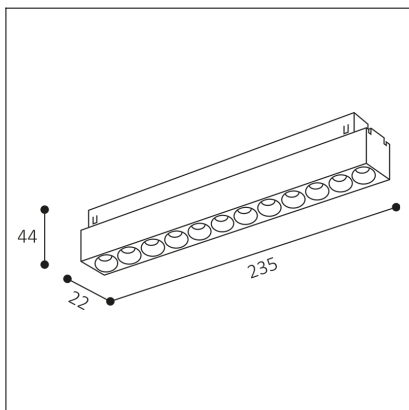

MAGLASER III 24, W

Code:	6482151
Color:	WHITE / 9003
Material:	ALUMINIUM/PC
Power:	12W
Color temperature:	3000K/3500K/4000K
Lumen output:	1068lm
Efficacy:	89lm/W
Color rendering index:	90+
SDCM:	< 3
Light beam angle:	38°
Unified Glare Rating:	< 16
Light Source:	LED
Dimmable:	ON/OFF
LED lifetime:	L80B20 50.000h
Driver:	300 mA
Voltage / Frequency:	48V DC
Dimensions luminaire:	235x22x44 mm
Product weight kg:	0.2
Packing carton:	36
Package dimensions:	250x50x30 mm