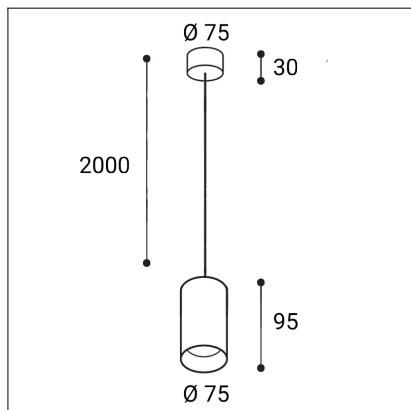

TINY II M Z, G

| | |
|-------------------------------|-------------------------|
| Code: | 3480457DT |
| Color: | GOLD / 1036 |
| Material: | ALUMINIUM/PMMA |
| Power: | 11W |
| Color temperature: | 3000K/3500K/4000K |
| Lumen output: | 970lm |
| Efficacy: | 90lm/W |
| Color rendering index: | 90+ |
| SDCM: | < 3 |
| Light beam angle: | 38° |
| Light Source: | LED |
| Dimmable: | TRIAC |
| LED lifetime: | L80 B20 50.000h |
| Driver: | 260 mA |
| Voltage / Frequency: | 220-240V AC, 50-60Hz |
| Dimensions luminaire: | d75x95 mm |
| Product weight kg: | 0.6 |
| Length suspension: | 2000 mm |
| Package dimensions: | 80x80x115+140x120x70 mm |