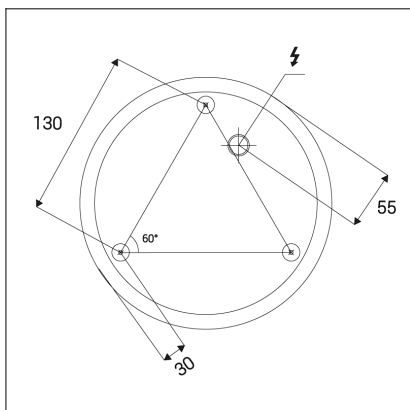

CIRCLE 60 P-Z, G

Code:	3270977DT
Color:	GOLD / 1036
Material:	ALUMINIUM/PMMA
Power:	42W
Color temperature:	2700K/3000K/4000K
Lumen output:	3740lm
Efficacy:	89lm/W
Color rendering index:	90+
SDCM:	< 3
Light beam angle:	160°
Light Source:	LED
Dimmable:	TRIAC
LED lifetime:	L80B20 50.000h
Driver:	1050 mA
Voltage / Frequency:	220-240V AC, 50-60Hz
Dimensions luminaire:	d600x33 mm
Product weight kg:	1.8
Packing carton:	1
Length suspension:	5000 mm
Package dimensions:	655x655x140 mm