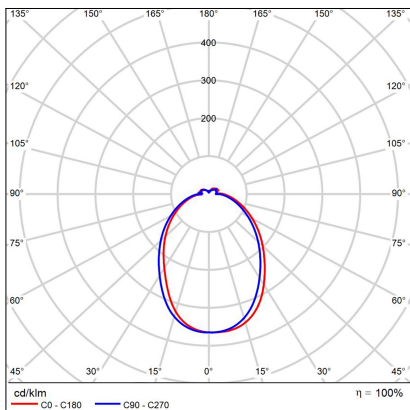

CIRCLE 60 P-Z, G

Code:	3270977DT
Color:	GOLD / 1036
Material:	ALUMINIUM/PMMA
Power:	42W
Color temperature:	2700K/3000K/4000K
Lumen output:	3740lm
Efficacy:	89lm/W
Color rendering index:	90+
SDCM:	< 3
Light beam angle:	160°
Light Source:	LED
Dimmable:	TRIAC
LED lifetime:	L80B20 50.000h
Driver:	1050 mA
Voltage / Frequency:	220-240V AC, 50-60Hz
Dimensions luminaire:	d600x33 mm
Product weight kg:	1.8
Packing carton:	1
Length suspension:	5000 mm
Package dimensions:	655x655x140 mm