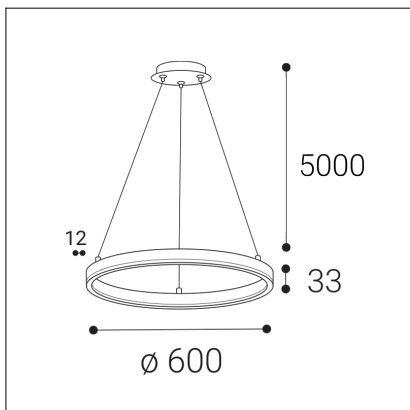

CIRCLE 60 P-Z, G

Code:	3270977DT
Color:	GOLD / 1036
Material:	ALUMINIUM/PMMA
Power:	42W
Color temperature:	2700K/3000K/4000K
Lumen output:	3740lm
Efficacy:	89lm/W
Color rendering index:	90+
SDCM:	< 3
Light beam angle:	160°
Light Source:	LED
Dimmable:	TRIAC
LED lifetime:	L80B20 50.000h
Driver:	1050 mA
Voltage / Frequency:	220-240V AC, 50-60Hz
Dimensions luminaire:	d600x33 mm
Product weight kg:	1.8
Packing carton:	1
Length suspension:	5000 mm
Package dimensions:	655x655x140 mm