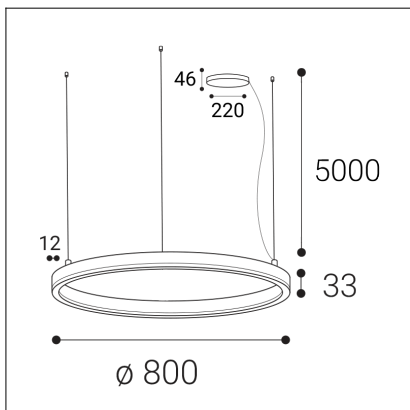

CIRCLE 80 P-Z/ST, W

Code:	3276271DT
Color:	WHITE / 9003
Material:	ALUMINIUM/PMMA
Power:	62W
Color temperature:	2700K/3000K/4000K
Lumen output:	5540lm
Efficacy:	89lm/W
Color rendering index:	90+
SDCM:	< 3
Light beam angle:	160°
Light Source:	LED
Dimmable:	TRIAC
LED lifetime:	L80B20 50.000h
Driver:	2x 750 mA
Voltage / Frequency:	220-240V AC, 50-60Hz
Dimensions luminaire:	d800x33 mm
Product weight kg:	2.2
Packing carton:	1
Length suspension:	5000 mm
Package dimensions:	875x875x115 mm