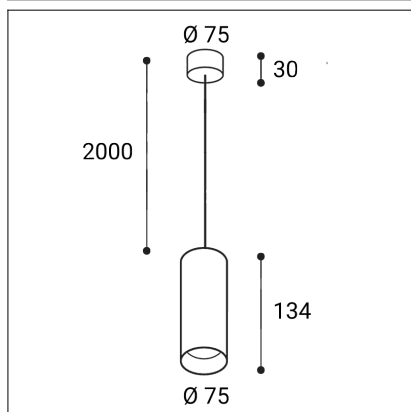

# TINY II L Z, N

|                               |                         |
|-------------------------------|-------------------------|
| <b>Code:</b>                  | 3480526D                |
| <b>Color:</b>                 | NICKEL / 7032           |
| <b>Material:</b>              | ALUMINIUM/PMMA          |
| <b>Power:</b>                 | 8W                      |
| <b>Color temperature:</b>     | 2700K                   |
| <b>Lumen output:</b>          | 720lm                   |
| <b>Efficacy:</b>              | 90lm/W                  |
| <b>Color rendering index:</b> | 90+                     |
| <b>SDCM:</b>                  | < 3                     |
| <b>Light beam angle:</b>      | 38°                     |
| <b>Light Source:</b>          | LED                     |
| <b>Dimmable:</b>              | DALI/PUSH               |
| <b>LED lifetime:</b>          | L80 B20 50.000h         |
| <b>Driver:</b>                | 200 mA                  |
| <b>Voltage / Frequency:</b>   | 220-240V AC, 50-60Hz    |
| <b>Dimensions luminaire:</b>  | d75x134 mm              |
| <b>Product weight kg:</b>     | 0.6                     |
| <b>Length suspension:</b>     | 2000 mm                 |
| <b>Package dimensions:</b>    | 80x80x115+140x120x70 mm |