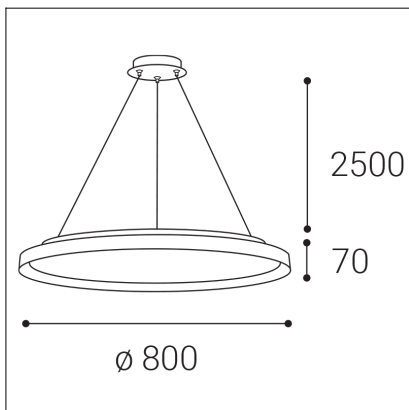

MOON 80 P/N-Z, B

Code: 3275073DT

Color: BLACK / 9017

Material: METAL/PMMA

Power: 88W (76+12)

Color temperature: 2700K/3000K/4000K

Lumen output: 5320+840lm

Efficacy: 70lm/W

Color rendering index: 90+

SDCM: < 3

Light beam angle: 160°

Light Source: LED

Dimmable: TRIAC

LED lifetime: L80B20 50.000h

Driver: 2x 950 + 300 mA

Voltage / Frequency: 220-240V AC, 50-60Hz

Dimensions luminaire: d800x70 mm

Product weight kg: 14

Length suspension: 2500 mm

Package dimensions: 860x860x95+660x660x120 mm