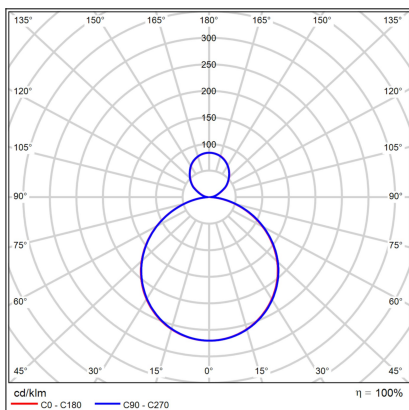

MOON 80 P/N-Z, B

Code: 3275073DT

Color: BLACK / 9017

Material: METAL/PMMA

Power: 88W (76+12)

Color temperature: 2700K/3000K/4000K

Lumen output: 5320+840lm

Efficacy: 70lm/W

Color rendering index: 90+

SDCM: < 3

Light beam angle: 160°

Light Source: LED

Dimmable: TRIAC

LED lifetime: L80B20 50.000h

Driver: 2x 950 + 300 mA

Voltage / Frequency: 220-240V AC, 50-60Hz

Dimensions luminaire: d800x70 mm

Product weight kg: 14

Length suspension: 2500 mm

Package dimensions: 860x860x95+660x660x120 mm