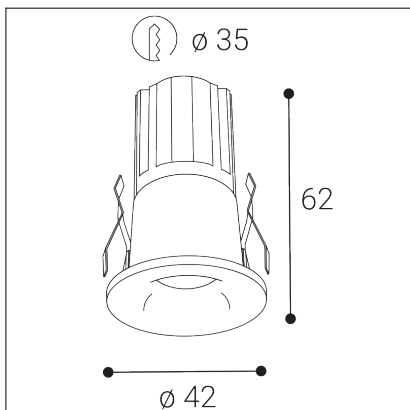

SPOT MINI C, B

Code:	2050453D
Color:	BLACK / 9005
Material:	ALUMINIUM/PMMA
Power:	7W
Color temperature:	3000K/3500K/4000K
Lumen output:	490lm
Efficacy:	70lm/W
Color rendering index:	90+
SDCM:	< 3
Light beam angle:	30°
Light Source:	LED
Dimmable:	DALI/PUSH
LED lifetime:	L80B20 50.000h
Driver:	150 mA
Voltage / Frequency:	220-240V AC, 50-60Hz
Dimensions luminaire:	d42x62 mm
Package dimensions:	100x100x130 mm