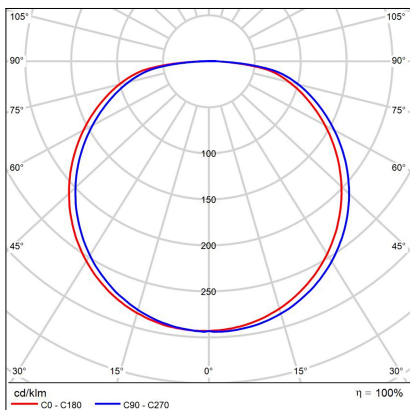

BELLA SLIM 48 P-Z, G

Code: 3271877
Color: GOLD / 1036
Material: ALUMINIUM/PMMA
Power: 38W
Color temperature: 2700K/3000K/4000K
Lumen output: 2660lm
Efficacy: 70lm/W
Color rendering index: 90+
SDCM: < 3
Light beam angle: 160°
Light Source: LED
Dimmable: ON/OFF
LED lifetime: L80B20 50.000h
Driver: 950 mA
Voltage / Frequency: 220-240V AC, 50-60Hz
Dimensions luminaire: d480x35 mm
Product weight kg: 1.7
Length suspension: 2500 mm
Package dimensions: 520x520x95 mm