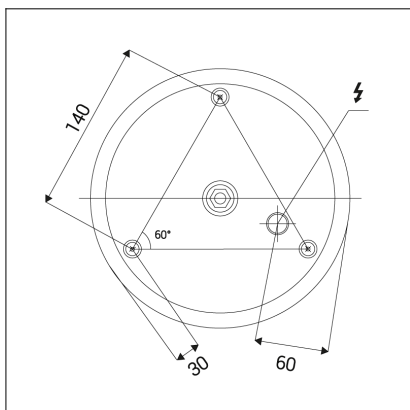

BELLA SLIM 48 P-Z, G

Code: 3271877
Color: GOLD / 1036
Material: ALUMINIUM/PMMA
Power: 38W
Color temperature: 2700K/3000K/4000K
Lumen output: 2660lm
Efficacy: 70lm/W
Color rendering index: 90+
SDCM: < 3
Light beam angle: 160°
Light Source: LED
Dimmable: ON/OFF
LED lifetime: L80B20 50.000h
Driver: 950 mA
Voltage / Frequency: 220-240V AC, 50-60Hz
Dimensions luminaire: d480x35 mm
Product weight kg: 1.7
Length suspension: 2500 mm
Package dimensions: 520x520x95 mm