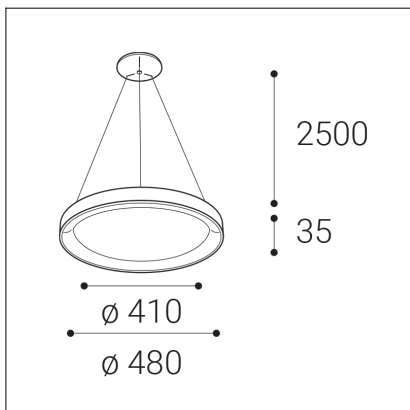

BELLA SLIM 48 P-Z, G

Code: 3271877
Color: GOLD / 1036
Material: ALUMINIUM/PMMA
Power: 38W
Color temperature: 2700K/3000K/4000K
Lumen output: 2660lm
Efficacy: 70lm/W
Color rendering index: 90+
SDCM: < 3
Light beam angle: 160°
Light Source: LED
Dimmable: ON/OFF
LED lifetime: L80B20 50.000h
Driver: 950 mA
Voltage / Frequency: 220-240V AC, 50-60Hz
Dimensions luminaire: d480x35 mm
Product weight kg: 1.7
Length suspension: 2500 mm
Package dimensions: 520x520x95 mm