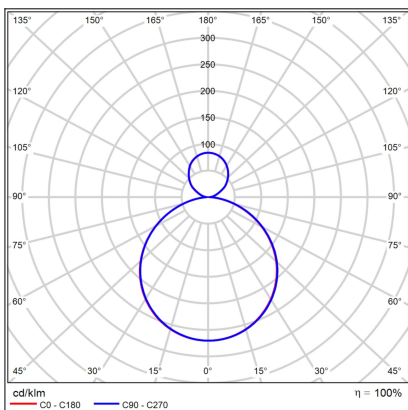

MOON 80 P/N-Z, BCH

Code:	32750737D
Color:	BLACK/CHAMPAGNE / 9017/1036
Material:	METAL/PMMA
Power:	88W (76+12)
Color temperature:	2700K/3000K/4000K
Lumen output:	5320+840lm
Efficacy:	70lm/W
Color rendering index:	90+
SDCM:	< 3
Light beam angle:	160°
Light Source:	LED
Dimmable:	DALI/PUSH
LED lifetime:	L80B20 50.000h
Driver:	1900 + 300 mA
Voltage / Frequency:	220-240V AC, 50-60Hz
Dimensions luminaire:	d800x70 mm
Product weight kg:	14
Length suspension:	2500 mm
Package dimensions:	860x860x95+660x660x120 mm