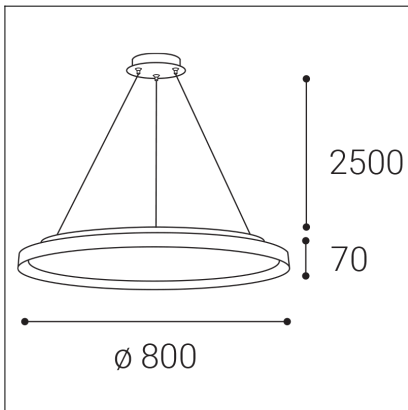

MOON 80 P/N-Z, BCH

Code:	32750737D
Color:	BLACK/CHAMPAGNE / 9017/1036
Material:	METAL/PMMA
Power:	88W (76+12)
Color temperature:	2700K/3000K/4000K
Lumen output:	5320+840lm
Efficacy:	70lm/W
Color rendering index:	90+
SDCM:	< 3
Light beam angle:	160°
Light Source:	LED
Dimmable:	DALI/PUSH
LED lifetime:	L80B20 50.000h
Driver:	1900 + 300 mA
Voltage / Frequency:	220-240V AC, 50-60Hz
Dimensions luminaire:	d800x70 mm
Product weight kg:	14
Length suspension:	2500 mm
Package dimensions:	860x860x95+660x660x120 mm