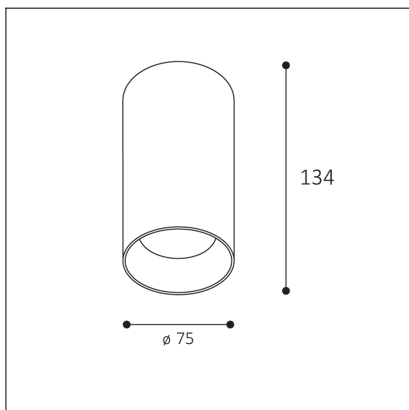

TINY II L, CF

Code:	1480528D
Color:	COFFEE / 8025
Material:	ALUMINIUM/PMMA
Power:	8W
Color temperature:	2700K
Lumen output:	720lm
Efficacy:	90lm/W
Color rendering index:	90+
SDCM:	< 3
Light beam angle:	38°
Light Source:	LED
Dimmable:	DALI/PUSH
LED lifetime:	L80 B20 50.000h
Driver:	200 mA
Voltage / Frequency:	220-240V AC, 50-60Hz
Dimensions luminaire:	d75x134 mm
Product weight kg:	0.5
Package dimensions:	80x80x115 mm
Remark:	wall mountable - yes