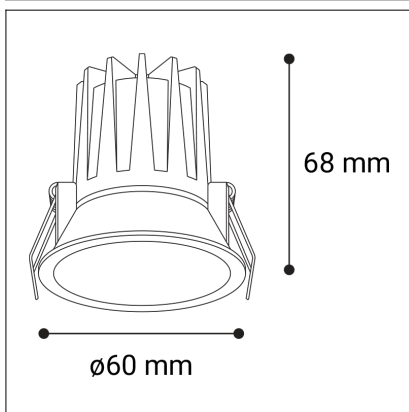

NINO S, B

Code:	2561073DT
Color:	BLACK / 9005
Material:	ALUMINIUM/PC
Power:	5W
Color temperature:	2700K/3000K/4000K
Lumen output:	350lm
Efficacy:	70lm/W
Color rendering index:	90+
SDCM:	< 3
Light beam angle:	36°
Unified Glare Rating:	< 19
Light Source:	LED
Dimmable:	TRIAC
LED lifetime:	L80B20 50.000h
Driver:	120 mA
Voltage / Frequency:	220-240V AC, 50-60Hz
Dimensions luminaire:	d60x68 mm
Product weight kg:	0.15
Package dimensions:	105x90x70 mm