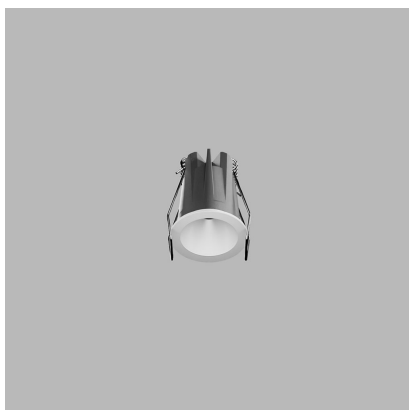

NINO S, B

Code:	2561073DT
Color:	BLACK / 9005
Material:	ALUMINIUM/PC
Power:	5W
Color temperature:	2700K/3000K/4000K
Lumen output:	350lm
Efficacy:	70lm/W
Color rendering index:	90+
SDCM:	< 3
Light beam angle:	36°
Unified Glare Rating:	< 19
Light Source:	LED
Dimmable:	TRIAC
LED lifetime:	L80B20 50.000h
Driver:	120 mA
Voltage / Frequency:	220-240V AC, 50-60Hz
Dimensions luminaire:	d60x68 mm
Product weight kg:	0.15
Package dimensions:	105x90x70 mm